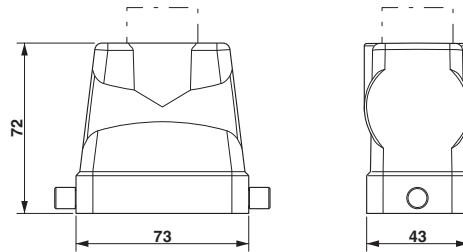

Housing - HC-B 10-TFL-H-O1STM25G - 1460054

Dimensioned drawing

Dimensional drawing