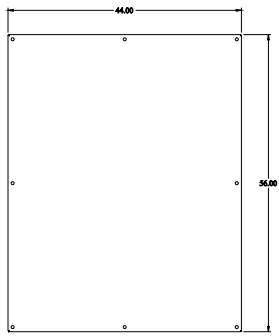

 **PART No. 1422N4SSB12FQT**  
for more information visit  
[www.hammfg.com](http://www.hammfg.com)  
Data subject to change without notice  
Isometric drawing Not to Scale

INNER PANEL

BACK VIEW

SIDE VIEW

TOP VIEW

FRONT VIEW

SIDE VIEW

BOTTOM VIEW

ISOMETRIC VIEW