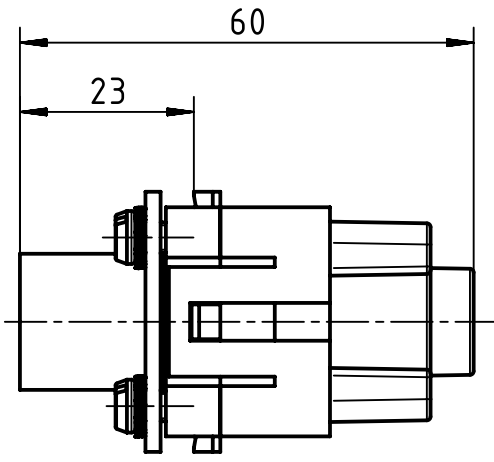

SW5

M4x6 (PH2)

	All Dimensions in mm Original Size DIN A4		Scale 1:1	Free size tol.		Ref.	
						Sub.	
	All rights reserved Department EL PD - DE		Created by RULLKOETTER	Inspected by SCHNIEDER	Standardisation TIEMANNA	Date 2014-06-11	State Final Release
	HARTING Electric GmbH & Co. KG D-32339 Espelkamp		Title Han 200A PE axial module female 40-70mm ²			Doc-Key / ECM-Nr. 100086422/UGD/005/A 500000074632	
			Type TB	Number 09 14 001 2767		Rev. A	Page 1/1