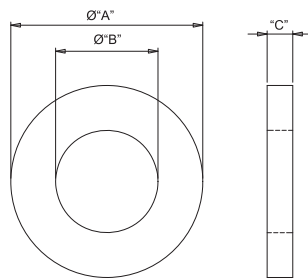

17300XX0022
PC Flat Washers

Specifications:

- Material: Polycarbonate
- Color: Clear

Features:

- High transparency

Item No.	Ø"B" I.D.	Ø"A" O.D.	"C"	Fits Screw	Pack Qty.
173000200022	.083 (2.1)	.157 (4)	.020 (.5)	#2 (M2)	100
173002600022	.106 (2.7)	.236 (6)	.020 (.5)	#3 (M2.5)	100
173000300022	.130 (3.3)	.315 (8)	.031 (.8)	#5 (M3)	100
173000400022	.177 (4.5)	.394 (10)	.031 (.8)	#8 (M4)	100
173000500022	.217 (5.5)	.472 (12)	.039 (1.0)	#12 (M5)	100
173000600022	.256 (6.5)	.512 (13)	.063 (1.6)	1/4 (M6)	100
173000800022	.335 (8.5)	.709 (18)	.063 (1.6)	1/4 (M8)	100

03XXX0011407
PVC Flat Washer

Specifications:

- Material: PVC
- Color: Black

Features:

- No water absorption

Item No.	Ø"B" I.D.	Ø"A" O.D.	"C"	Fits Screw	Pack Qty.
032030011407	.126 (3.2)	.354 (9)	.059 (1.5)	#5 (M3)	1,000
032040011407	.169 (4.3)	.472 (12)	.055 (1.4)	#8 (M4)	1,000
032050011407	.209 (5.3)	.591 (15)	.059 (1.5)	#10 (M5)	500
032060011407	.252 (6.4)	.709 (18)	.079 (2)	1/4 (M6)	500
032080011407	.331 (8.4)	.984 (25)	.098 (2.5)	5/16 (M8)	500
032100011407	.413 (10.5)	1.181 (30)	.118 (3)	3/8 (M10)	250
032120011407	.512 (13.0)	1.575 (40)	.118 (3)	1/2 (M13)	100
033030011407	.126 (3.2)	.591 (15)	.059 (1.5)	#5 (M3)	500
033040011407	.169 (4.3)	.709 (18)	.079 (2)	#8 (M4)	500
033050011407	.209 (5.3)	.984 (25)	.098 (2.5)	#10 (M5)	500
033060011407	.252 (6.4)	1.181 (30)	.118 (3)	1/4 (M6)	100
033080011407	.331 (8.4)	1.575 (40)	.118 (3)	5/16 (M8)	100

5850X0000011
PP Flat Washer

Specifications:

- Material: Polypropylene
- Color: Natural

Item No.	Ø"B" I.D.	Ø"A" O.D.	"C"	Fits Screw	Pack Qty.
585010000011	.169 (4.3)	.354 (9)	.031 (.8)	#8 (M4)	100
585020000011	.209 (5.3)	.394 (10)	.039 (1)	#10 (M5)	100
585030000011	.252 (6.4)	.472 (12)	.063 (1.6)	1/4 (M6)	100
585040000011	.331 (8.4)	.630 (16)	.063 (1.6)	5/16 (M8)	100
585060000011	.413 (10.5)	.787 (20)	.079 (2)	3/8 (M10)	100
585050000011	.512 (13.0)	.945 (24)	.098 (2.5)	1/2 (M12)	100