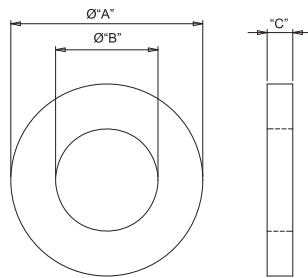

185XXX070409
PEEK Flat Washers

Specifications:

- Material: UL94 V-0 PEEK
- Color: Light Brown

Features:

- Heat Resistant up to 356°F (180°C)

Item No.	Ø"B" I.D.	Ø"A" O.D.	"C"	Fits Screw	Pack Qty.
185020070409	.106 (2.7)	.236 (6)	.020 (.5)	#3 (M2.5)	250
185030070409	.126 (3.2)	.276 (7)	.020 (.5)	#5 (M3)	250
185040070409	.169 (4.3)	.354 (9)	.031 (.8)	#8 (M4)	250
185050070409	.209 (5.3)	.394 (10)	.039 (1)	#10 (M5)	250
185060070409	.252 (6.4)	.492 (12.5)	.063 (1.6)	1/4 (M6)	250
185080070409	.331 (8.4)	.669 (17)	.063 (1.6)	5/16 (M8)	100
185100070409	.413 (10.5)	.827 (21)	.079 (2)	3/8 (M10)	100

17300XX0022
PC Flat Washers

Specifications:

- Material: Polycarbonate
- Color: Clear

Features:

- High transparency

Item No.	Ø"B" I.D.	Ø"A" O.D.	"C"	Fits Screw	Pack Qty.
173000200022	.083 (2.1)	.157 (4)	.020 (.5)	#2 (M2)	100
173002600022	.106 (2.7)	.236 (6)	.020 (.5)	#3 (M2.5)	100
173000300022	.130 (3.3)	.315 (8)	.031 (.8)	#5 (M3)	100
173000400022	.177 (4.5)	.394 (10)	.031 (.8)	#8 (M4)	100
173000500022	.217 (5.5)	.472 (12)	.039 (1.0)	#12 (M5)	100
173000600022	.256 (6.5)	.512 (13)	.063 (1.6)	1/4 (M6)	100
173000800022	.335 (8.5)	.709 (18)	.063 (1.6)	1/4 (M8)	100

5850X0000011
PP Flat Washer

Specifications:

- Material: Polypropylene
- Color: Natural

Item No.	Ø"B" I.D.	Ø"A" O.D.	"C"	Fits Screw	Pack Qty.
585010000011	.169 (4.3)	.354 (9)	.031 (.8)	#8 (M4)	100
585020000011	.209 (5.3)	.394 (10)	.039 (1)	#10 (M5)	100
585030000011	.252 (6.4)	.472 (12)	.063 (1.6)	1/4 (M6)	100
585040000011	.331 (8.4)	.630 (16)	.063 (1.6)	5/16 (M8)	100
585060000011	.413 (10.5)	.787 (20)	.079 (2)	3/8 (M10)	100
585050000011	.512 (13.0)	.945 (24)	.098 (2.5)	1/2 (M12)	100