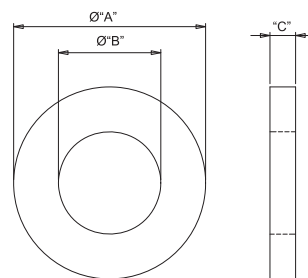

17300XX0022
PC Flat Washers

Specifications:

- Material: Polycarbonate
- Color: Clear

Features:

- High transparency

Item No.	Ø"B" I.D.	Ø"A" O.D.	"C"	Fits Screw	Pack Qty.
173000200022	.083 (2.1)	.157 (4)	.020 (.5)	#2 (M2)	100
173002600022	.106 (2.7)	.236 (6)	.020 (.5)	#3 (M2.5)	100
173000300022	.130 (3.3)	.315 (8)	.031 (.8)	#5 (M3)	100
173000400022	.177 (4.5)	.394 (10)	.031 (.8)	#8 (M4)	100
173000500022	.217 (5.5)	.472 (12)	.039 (1.0)	#12 (M5)	100
173000600022	.256 (6.5)	.512 (13)	.063 (1.6)	1/4 (M6)	100
173000800022	.335 (8.5)	.709 (18)	.063 (1.6)	1/4 (M8)	100

03XXX0011407
PVC Flat Washer

Specifications:

- Material: PVC
- Color: Black

Features:

- No water absorption

Item No.	Ø"B" I.D.	Ø"A" O.D.	"C"	Fits Screw	Pack Qty.
032030011407	.126 (3.2)	.354 (9)	.059 (1.5)	#5 (M3)	1,000
032040011407	.169 (4.3)	.472 (12)	.055 (1.4)	#8 (M4)	1,000
032050011407	.209 (5.3)	.591 (15)	.059 (1.5)	#10 (M5)	500
032060011407	.252 (6.4)	.709 (18)	.079 (2)	1/4 (M6)	500
032080011407	.331 (8.4)	.984 (25)	.098 (2.5)	5/16 (M8)	500
032100011407	.413 (10.5)	1.181 (30)	.118 (3)	3/8 (M10)	250
032120011407	.512 (13.0)	1.575 (40)	.118 (3)	1/2 (M13)	100
033030011407	.126 (3.2)	.591 (15)	.059 (1.5)	#5 (M3)	500
033040011407	.169 (4.3)	.709 (18)	.079 (2)	#8 (M4)	500
033050011407	.209 (5.3)	.984 (25)	.098 (2.5)	#10 (M5)	500
033060011407	.252 (6.4)	1.181 (30)	.118 (3)	1/4 (M6)	100
033080011407	.331 (8.4)	1.575 (40)	.118 (3)	5/16 (M8)	100

5850X0000011
PP Flat Washer

Specifications:

- Material: Polypropylene
- Color: Natural

Item No.	Ø"B" I.D.	Ø"A" O.D.	"C"	Fits Screw	Pack Qty.
585010000011	.169 (4.3)	.354 (9)	.031 (.8)	#8 (M4)	100
585020000011	.209 (5.3)	.394 (10)	.039 (1)	#10 (M5)	100
585030000011	.252 (6.4)	.472 (12)	.063 (1.6)	1/4 (M6)	100
585040000011	.331 (8.4)	.630 (16)	.063 (1.6)	5/16 (M8)	100
585060000011	.413 (10.5)	.787 (20)	.079 (2)	3/8 (M10)	100
585050000011	.512 (13.0)	.945 (24)	.098 (2.5)	1/2 (M12)	100