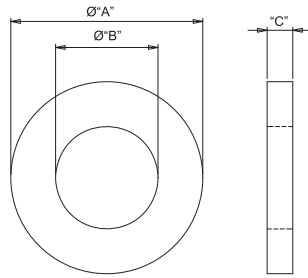

185XXX070409
PEEK Flat Washers

Specifications:

- Material: UL94 V-0 PEEK
- Color: Light Brown

Features:

- Heat Resistant up to 356°F (180°C)

Item No.	Ø"B" I.D.	Ø"A" O.D.	"C"	Fits Screw	Pack Qty.
185020070409	.106 (2.7)	.236 (6)	.020 (.5)	#3 (M2.5)	250
185030070409	.126 (3.2)	.276 (7)	.020 (.5)	#5 (M3)	250
185040070409	.169 (4.3)	.354 (9)	.031 (.8)	#8 (M4)	250
185050070409	.209 (5.3)	.394 (10)	.039 (1)	#10 (M5)	250
185060070409	.252 (6.4)	.492 (12.5)	.063 (1.6)	1/4 (M6)	250
185080070409	.331 (8.4)	.669 (17)	.063 (1.6)	5/16 (M8)	100
185100070409	.413 (10.5)	.827 (21)	.079 (2)	3/8 (M10)	100

17300XX0022
PC Flat Washers

Specifications:

- Material: Polycarbonate
- Color: Clear

Features:

- High transparency

Item No.	Ø"B" I.D.	Ø"A" O.D.	"C"	Fits Screw	Pack Qty.
173000200022	.083 (2.1)	.157 (4)	.020 (.5)	#2 (M2)	100
173002600022	.106 (2.7)	.236 (6)	.020 (.5)	#3 (M2.5)	100
173000300022	.130 (3.3)	.315 (8)	.031 (.8)	#5 (M3)	100
173000400022	.177 (4.5)	.394 (10)	.031 (.8)	#8 (M4)	100
173000500022	.217 (5.5)	.472 (12)	.039 (1.0)	#12 (M5)	100
173000600022	.256 (6.5)	.512 (13)	.063 (1.6)	1/4 (M6)	100
173000800022	.335 (8.5)	.709 (18)	.063 (1.6)	1/4 (M8)	100

5850X0000011
PP Flat Washer

Specifications:

- Material: Polypropylene
- Color: Natural

Item No.	Ø"B" I.D.	Ø"A" O.D.	"C"	Fits Screw	Pack Qty.
585010000011	.169 (4.3)	.354 (9)	.031 (.8)	#8 (M4)	100
585020000011	.209 (5.3)	.394 (10)	.039 (1)	#10 (M5)	100
585030000011	.252 (6.4)	.472 (12)	.063 (1.6)	1/4 (M6)	100
585040000011	.331 (8.4)	.630 (16)	.063 (1.6)	5/16 (M8)	100
585060000011	.413 (10.5)	.787 (20)	.079 (2)	3/8 (M10)	100
585050000011	.512 (13.0)	.945 (24)	.098 (2.5)	1/2 (M12)	100