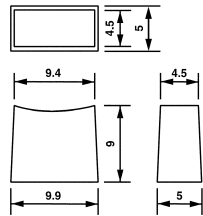

PUSHBUTTON CAPS

Cap	Colors	Availability		
TAM	Black (BLK), Grey (GRY), White (WHT)	520.04 TA/LT P228 P197	320.03 TL1100C P227	320.02 TL1100 P297
TH100	Orange (ORG), White (WHT), Blue (BLU), Yellow (YEL), Green (GRN)	TA/LT		
TH120	Orange (ORG), White (WHT), Blue (BLU), Yellow (YEL), Green (GRN)	TA/LT		
TH201	Orange (ORG), White (WHT), Blue (BLU), Yellow (YEL), Green (GRN)	TA/LT