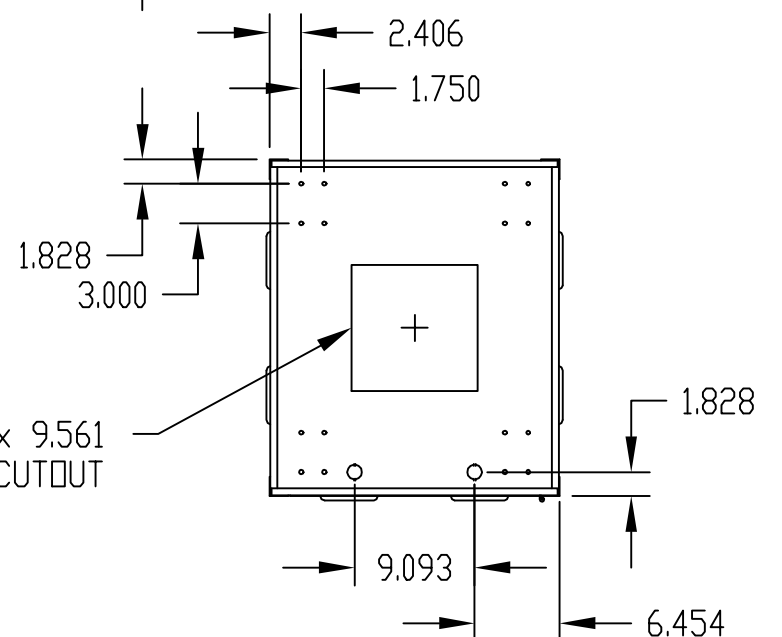

MOUNTING PROVISIONS FOR OPTIONAL FAN.

TOP VIEW

FRONT VIEW

SIDE VIEW

REAR VIEW

BOTTOM VIEW

MATERIAL:

- SIDES AND REAR DOOR _____ 20 GA. STEEL
- REAR DOOR STIFFENER _____ 18 GA. STEEL
- TOP, BOTTOM, RAIL SUPPORTS AND DOOR STOPS _____ 16 GA. STEEL
- VERTICAL RAILS _____ 14 GA. STEEL
- PANEL MOUNTING RAILS _____ 12 GA. STEEL

FINISH:

- FRAME ASSEMBLY, SIDES AND REAR DOOR _____ SAND TEXTURE
- _____ ROYAL BLUE TEXTURE
- _____ BLACK TEXTURE
- PANEL MOUNTING RAILS AND DOOR STOPS _____ SMOOTH BLACK

OPTIONAL ACCESSORIES

PART NO.	PANEL SPACE A	B	C	D	E	F	PANEL MTG. RAILS PART NO.	ECONOGLAS DOORS PART NO.
ER-16602 ☒	42.000	47.312	18.500	17.000	—	38.562	PMR-9450	V-9763-L
ER-16603 ○	52.500	57.812			—	49.062	PMR-9451	V-9764-L
ER-16604 ○	61.250	66.562			27.531	57.812	PMR-9452	V-9765-L
ER-16605 ○	70.000	75.312			31.906	66.562	PMR-9453	V-9766-L
ER-16606 ○	78.750	84.062	18.500	17.000	36.281	75.312	PMR-9454	V-9767-L
ER-16612 □	42.000	47.312	25.500	24.000	—	38.562	PMR-9450	V-9763-L
ER-16613 △	52.500	57.812			—	49.062	PMR-9451	V-9764-L
ER-16614 △	61.250	66.562			27.531	57.812	PMR-9452	V-9765-L
ER-16615 △	70.000	75.312			31.906	66.562	PMR-9453	V-9766-L
ER-16616 △	78.750	84.062	25.500	24.000	36.281	75.312	PMR-9454	V-9767-L
ER-16622 □	42.000	47.312	30.750	29.250	—	38.562	PMR-9450	V-9763-L
ER-16623 △	52.500	57.812			—	49.062	PMR-9451	V-9764-L
ER-16624 △	61.250	66.562			27.531	57.812	PMR-9452	V-9765-L
ER-16625 △	70.000	75.312			31.906	66.562	PMR-9453	V-9766-L
ER-16626 △	78.750	84.062	30.750	29.250	36.281	75.312	PMR-9454	V-9767-L