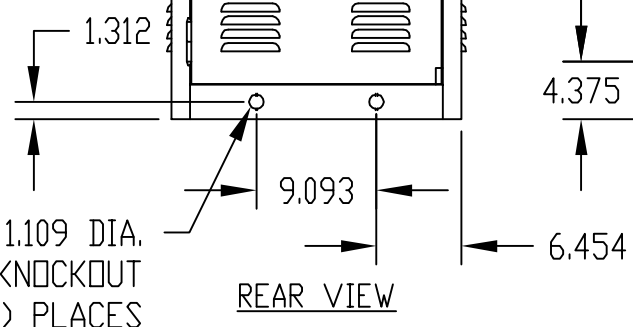

MOUNTING PROVISIONS FOR OPTIONAL FAN.

TOP VIEW

FRONT VIEW

SIDE VIEW

REAR VIEW

BOTTOM VIEW

MATERIAL:

- SIDES AND REAR DOOR _____ 20 GA. STEEL
- REAR DOOR STIFFENER _____ 18 GA. STEEL
- TOP, BOTTOM, RAIL SUPPORTS AND DOOR STOPS _____ 16 GA. STEEL
- VERTICAL RAILS _____ 14 GA. STEEL
- PANEL MOUNTING RAILS _____ 12 GA. STEEL

FINISH:

- FRAME ASSEMBLY, SIDES AND REAR DOOR _____ SAND TEXTURE
- _____ ROYAL BLUE TEXTURE
- _____ BLACK TEXTURE
- PANEL MOUNTING RAILS AND DOOR STOPS _____ SMOOTH BLACK

OPTIONAL ACCESSORIES

PART NO.	PANEL SPACE A	B	C	D	E	F	PANEL MTG. RAILS PART NO.	ECONOGLAS DOORS PART NO.
ER-16602 ☒	42.000	47.312	18.500	17.000	—	38.562	PMR-9450	V-9763-L
ER-16603 ○	52.500	57.812			—	49.062	PMR-9451	V-9764-L
ER-16604 ○	61.250	66.562			27.531	57.812	PMR-9452	V-9765-L
ER-16605 ○	70.000	75.312			31.906	66.562	PMR-9453	V-9766-L
ER-16606 ○	78.750	84.062	18.500	17.000	36.281	75.312	PMR-9454	V-9767-L
ER-16612 □	42.000	47.312	25.500	24.000	—	38.562	PMR-9450	V-9763-L
ER-16613 △	52.500	57.812			—	49.062	PMR-9451	V-9764-L
ER-16614 △	61.250	66.562			27.531	57.812	PMR-9452	V-9765-L
ER-16615 △	70.000	75.312			31.906	66.562	PMR-9453	V-9766-L
ER-16616 △	78.750	84.062	25.500	24.000	36.281	75.312	PMR-9454	V-9767-L
ER-16622 □	42.000	47.312	30.750	29.250	—	38.562	PMR-9450	V-9763-L
ER-16623 △	52.500	57.812			—	49.062	PMR-9451	V-9764-L
ER-16624 △	61.250	66.562			27.531	57.812	PMR-9452	V-9765-L
ER-16625 △	70.000	75.312			31.906	66.562	PMR-9453	V-9766-L
ER-16626 △	78.750	84.062	30.750	29.250	36.281	75.312	PMR-9454	V-9767-L