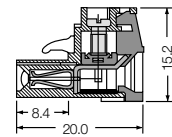

Socket blocks BL 5.00/180

Socket blocks BLZ 5.00/180

Socket blocks BLZ 5.00/180B

Technical data	VDE	UL	CSA
Rated voltage (V)	250*	300	300
Rated current (A)	8	10	15
Wire size (mm²/AWG)	1.5	22...12	26...14

*Pollution severity 3 / Overvoltage category III

Additional technical data see page 218

Technical data	VDE	UL	CSA
Rated voltage (V)	250*	300	300
Rated current (A)	12	15	15
Wire size (mm²/AWG)	2.5	22...12	26...12