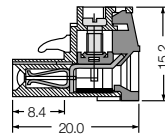

Socket blocks BL 5.00/180

Socket blocks BLZ 5.00/180

Socket blocks BLZ 5.00/180B

Technical data	VDE	UL	CSA
Rated voltage (V)	250*	300	300
Rated current (A)	8	10	15
Wire size (mm²/AWG)	1.5	22...12	26...14

*Pollution severity 3 / Overvoltage category III

Additional technical data see page 218

Technical data	VDE	UL	CSA
Rated voltage (V)	250*	300	300
Rated current (A)	12	15	15
Wire size (mm²/AWG)	2.5	22...12	26...12

*Pollution severity 3 / Overvoltage category III

Additional technical data see page 218

Color		●	●	
Poles	Type	Part No.	Part No.	Qty.
2	BL 5.00/2/180	1723110000	1730700000	100
3	BL 5.00/3/180	1723120000	1730710000	100
4	BL 5.00/4/180	1723130000	1730720000	100
5	BL 5.00/5/180	1723140000	1730730000	50
6	BL 5.00/6/180	1723150000	1730740000	50
7	BL 5.00/7/180	1723160000	1730750000	50
8	BL 5.00/8/180	1723170000	1730760000	50
9	BL 5.00/9/180	1723180000	1730770000	50
10	BL 5.00/10/180	1723190000	1730780000	50
11	BL 5.00/11/180	1723200000	1730790000	50
12	BL 5.00/12/180	1723210000	1730800000	50
13	BL 5.00/13/180	1723220000	1730810000	50
14	BL 5.00/14/180	1723230000	1730820000	50
15	BL 5.00/15/180	1723240000	1730830000	50
16	BL 5.00/16/180	1723250000	1730840000	50