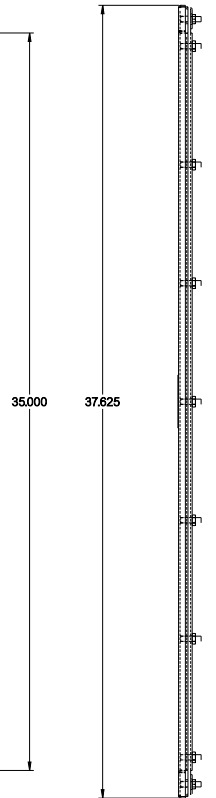

PART No. 1481WN43523

for more information visit
www.hammfg.com

Data subject to change without notice

TOP VIEW

ISOMETRIC VIEW

REAR VIEW

FRONT VIEW

SIDE VIEW