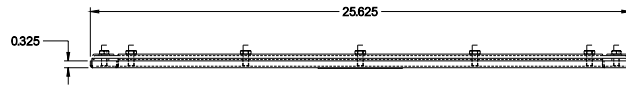

PART No. 1481WN43523

for more information visit
www.hammfg.com

Data subject to change without notice

TOP VIEW

ISOMETRIC VIEW

REAR VIEW

FRONT VIEW

SIDE VIEW