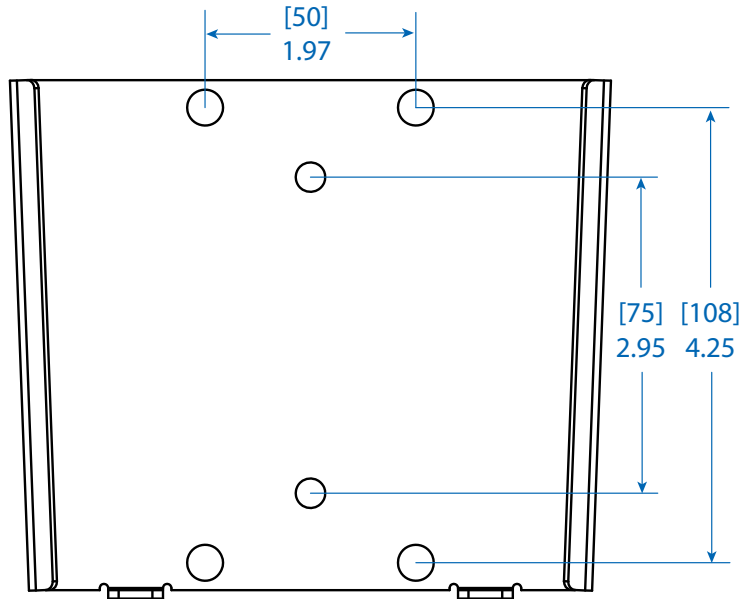

MODEL:

DWF1327M

Fixed Wall Mount for 13" to 27" Displays

WALL BRACKET

VESA PLATE

1111 W. 35th Street
Chicago, IL 60609 USA
773.869.1234
www.tripplite.com

Dimensions: [mm] INCHES

Tripp Lite has a policy of continuous improvement. Specifications are subject to change without notice.