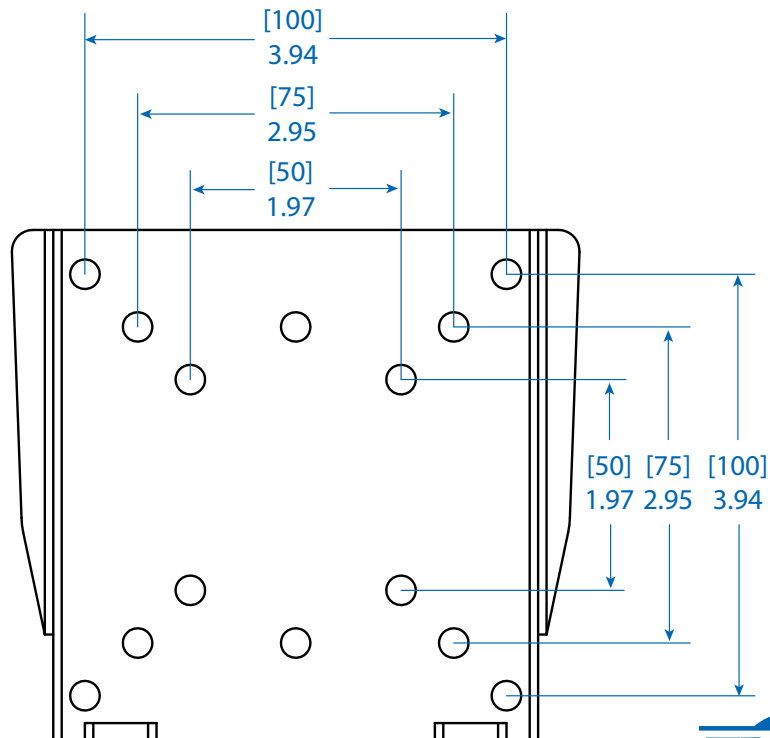

MODEL:

DWF1327M

Fixed Wall Mount for 13" to 27" Displays

WALL BRACKET

VESA PLATE

1111 W. 35th Street
Chicago, IL 60609 USA
773.869.1234
www.tripplite.com

Dimensions: [mm] INCHES

Tripp Lite has a policy of continuous improvement. Specifications are subject to change without notice.