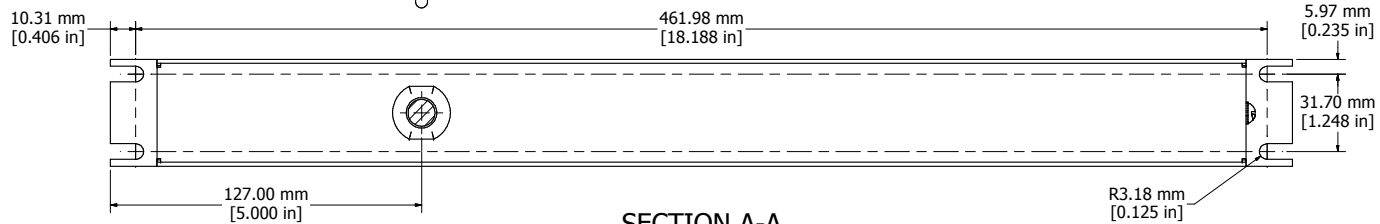

8 | 7 | 6 | 5 | 4 | 3 | 2 | 1

ASSEMBLY - VIEW FROM FRONT

ISOMETRIC VIEW

ASSEMBLY - VIEW FROM SIDE

SECTION A-A

| |
|--|
| 1589T6F1BKRF |
| Finish - Front - Black Painted Steel |
| Back - Black Painted Steel |
| Rated - 125 VAC, 60 Hz, 20 Amps |
| Approvals - CSA Certified Standards C22.2 (No. 21-95, 42-99) |
| - UL Recognized Standard UL1363 |
| Cord Length |
| 1589T6F1BKRF - 6' Foot Power Cord (NEMA 5-20P) |
| 1589T6G1BKRF - 15' Foot Power Cord (NEMA 5-20P) |