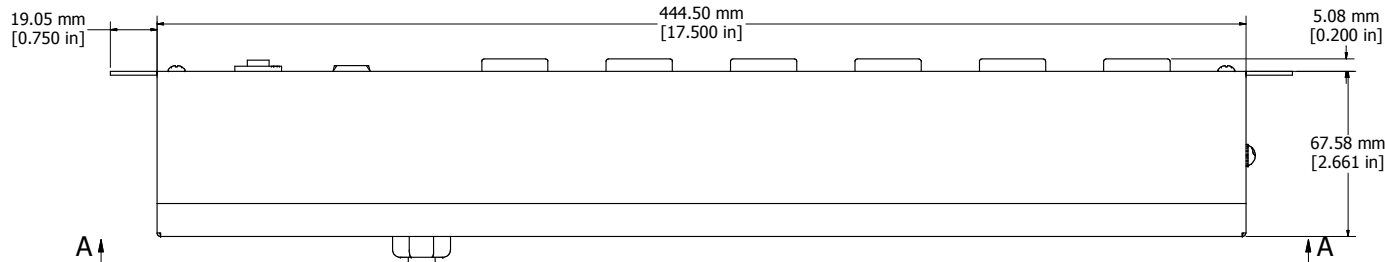

8 | 7 | 6 | 5 | 4 | 3 | 2 | 1

ASSEMBLY - VIEW FROM FRONT

ISOMETRIC VIEW

ASSEMBLY - VIEW FROM SIDE

SECTION A-A

| |
|--|
| 1589T6F1BKRF |
| Finish - Front - Black Painted Steel |
| Back - Black Painted Steel |
| Rated - 125 VAC, 60 Hz, 20 Amps |
| Approvals - CSA Certified Standards C22.2 (No. 21-95, 42-99) |
| - UL Recognized Standard UL1363 |
| Cord Length |
| 1589T6F1BKRF - 6' Foot Power Cord (NEMA 5-20P) |
| 1589T6G1BKRF - 15' Foot Power Cord (NEMA 5-20P) |