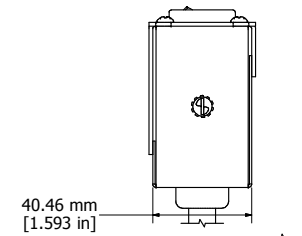

8 | 7 | 6 | 5 | 4 | 3 | 2 | 1

ASSEMBLY - VIEW FROM FRONT

ISOMETRIC VIEW

ASSEMBLY - VIEW FROM SIDE

SECTION A-A

| |
|--|
| 1589T6F1BKRF |
| Finish - Front - Black Painted Steel |
| Back - Black Painted Steel |
| Rated - 125 VAC, 60 Hz, 20 Amps |
| Approvals - CSA Certified Standards C22.2 (No. 21-95, 42-99) |
| - UL Recognized Standard UL1363 |
| Cord Length |
| 1589T6F1BKRF - 6' Foot Power Cord (NEMA 5-20P) |
| 1589T6G1BKRF - 15' Foot Power Cord (NEMA 5-20P) |