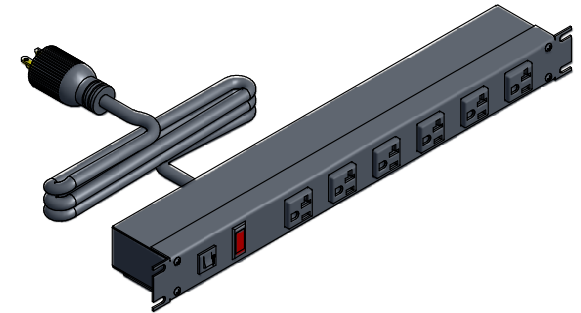

8 | 7 | 6 | 5 | 4 | 3 | 2 | 1

ASSEMBLY - VIEW FROM FRONT

ISOMETRIC VIEW

ASSEMBLY - VIEW FROM SIDE

SECTION A-A

| |
|--|
| 1589T6F1BKRF |
| Finish - Front - Black Painted Steel |
| Back - Black Painted Steel |
| Rated - 125 VAC, 60 Hz, 20 Amps |
| Approvals - CSA Certified Standards C22.2 (No. 21-95, 42-99) |
| - UL Recognized Standard UL1363 |
| Cord Length |
| 1589T6F1BKRF - 6' Foot Power Cord (NEMA 5-20P) |
| 1589T6G1BKRF - 15' Foot Power Cord (NEMA 5-20P) |