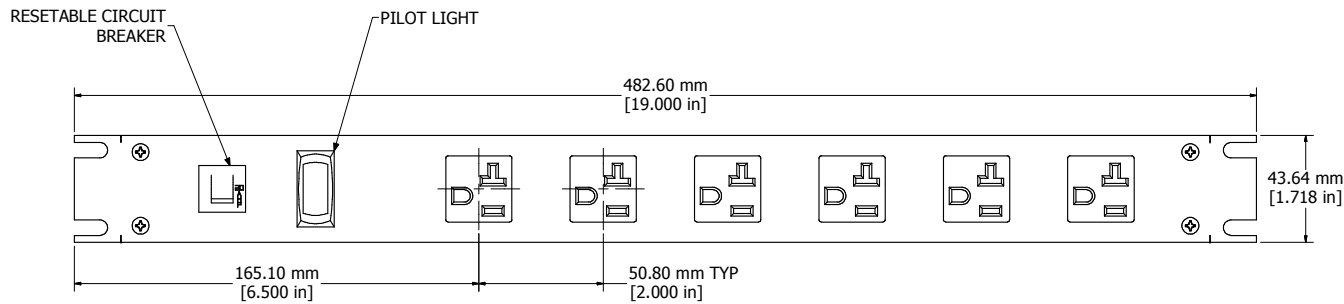

8 | 7 | 6 | 5 | 4 | 3 | 2 | 1

ASSEMBLY - VIEW FROM FRONT

ISOMETRIC VIEW

ASSEMBLY - VIEW FROM SIDE

SECTION A-A

| |
|--|
| 1589T6F1BKRF |
| Finish - Front - Black Painted Steel |
| Back - Black Painted Steel |
| Rated - 125 VAC, 60 Hz, 20 Amps |
| Approvals - CSA Certified Standards C22.2 (No. 21-95, 42-99) |
| - UL Recognized Standard UL1363 |
| Cord Length |
| 1589T6F1BKRF - 6' Foot Power Cord (NEMA 5-20P) |
| 1589T6G1BKRF - 15' Foot Power Cord (NEMA 5-20P) |