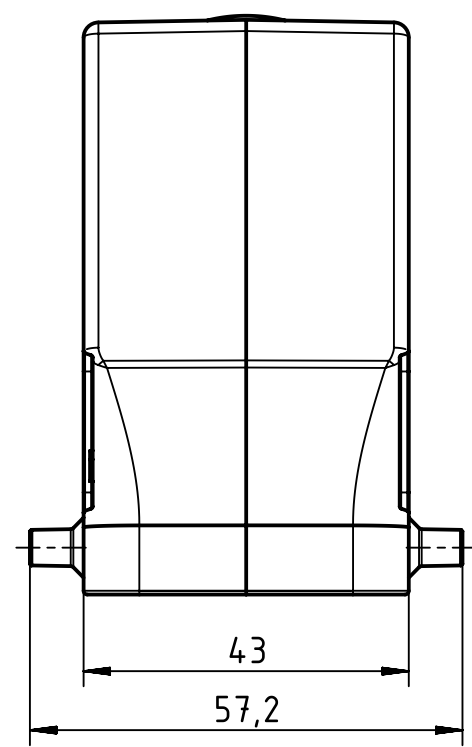

1 2 3 4 5 6

A

B

C

D

	All Dimensions in mm Original Size DIN A4		Scale 1:1	Free size tol.		Ref.		
						Sub.		
	All rights reserved		Created by RULLKOETTER	Inspected by BERGHORN	Standardisation TIEMANNA	Date 2014-03-19	State Final Release	
	Department EL PD - DE		Title Han B Hood Side Entry HC 4 Pegs PG 21				Doc-Key / ECM-Nr. 100129532/UGD/005/A 500000072983	
HARTING Electric GmbH & Co. KG D-32339 Espelkamp			Type TB	Number 09 30 024 0520			Rev. A	Page 1/1