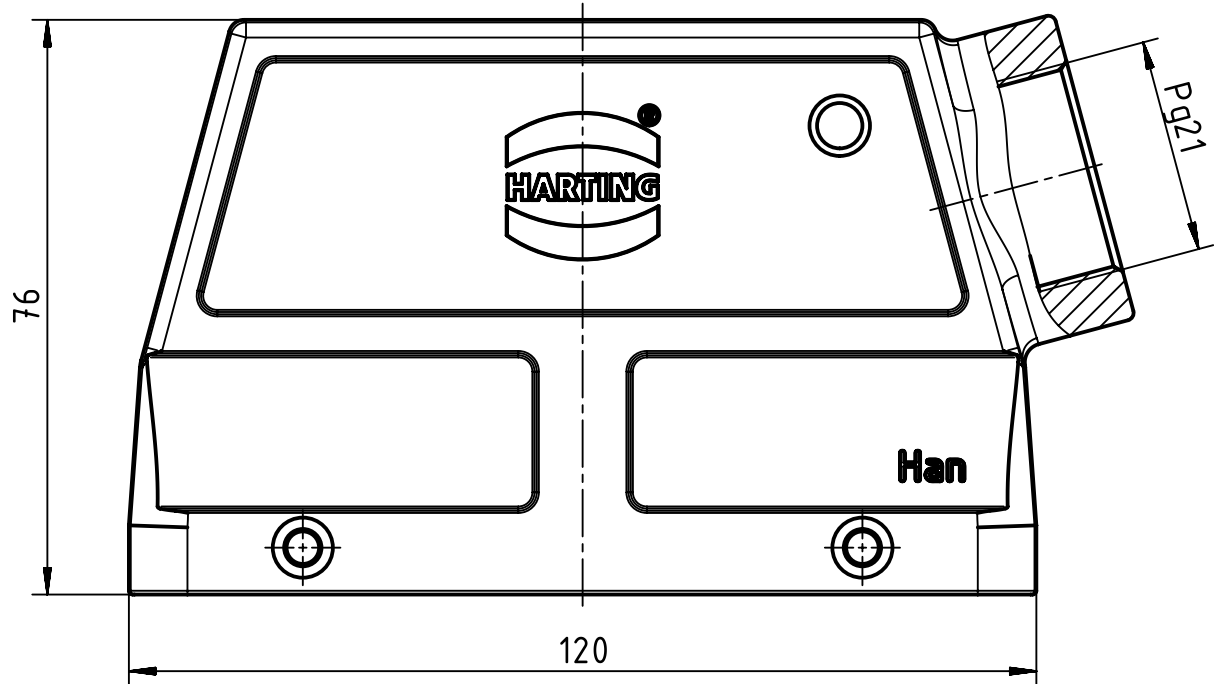

1 2 3 4 5 6

A

B

C

D

	All Dimensions in mm Original Size DIN A4		Scale 1:1	Free size tol.		Ref.		
						Sub.		
	All rights reserved		Created by RULLKOETTER	Inspected by BERGHORN	Standardisation TIEMANNA	Date 2014-03-19	State Final Release	
	Department EL PD - DE		Title Han B Hood Side Entry HC 4 Pegs PG 21				Doc-Key / ECM-Nr. 100129532/UGD/005/A 500000072983	
HARTING Electric GmbH & Co. KG D-32339 Espelkamp			Type TB	Number 09 30 024 0520			Rev. A	Page 1/1