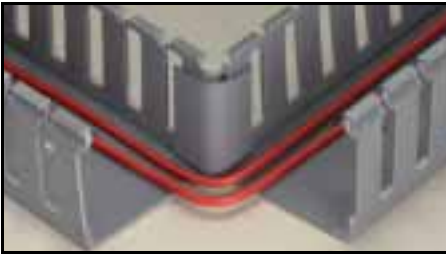

PANDUCT® Accessories—Duct Corner & Joining Strips

Duct Corner Strip

- Snaps onto duct at corner or "T" junctions for smooth, round corners
- Strip is cut to length (6 foot lengths) or is available in pre-cut pieces

Part Number	Material	For Duct Height	Color	Std. Length	Std. Ctn. Qty.
-------------	----------	-----------------	-------	-------------	----------------

PANDUCT® Duct Corner Strip—6 Foot Lengths For All PVC Wiring Duct Types

PANDUCT® Duct Corner Strip—Pre Cut Pieces For All PVC Wiring Duct Types

Pre-cut pieces are cut to size. Joins sections of duct together at corners or "T" junctions. Used with any PVC Wiring Duct, Type G, F and D Duct and FS Raceway.