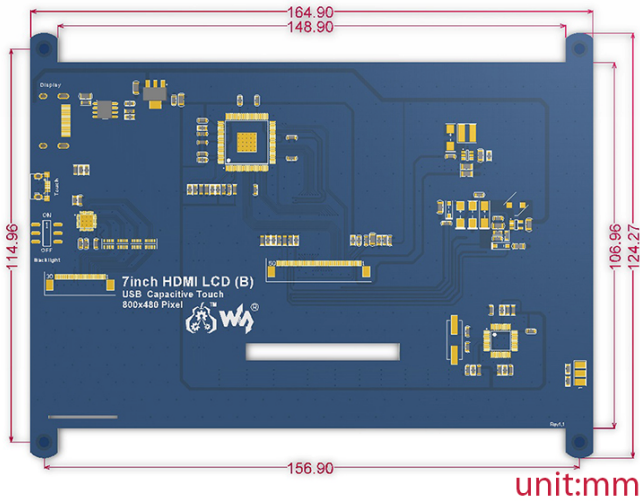

# Raspberry Pi HDMI LCD (7 inch)

SKU 114990835

Raspberry Pi HDMI LCD (7 inch) is a low-cost 7 inch Capacitive Touch Screen LCD, HDMI interface, supports various systems, designed for Raspberry Pi

### What is Raspberry Pi 7inch HDMI LCD

Raspberry Pi HDMI LCD (7 inch) is a low-cost 7 inch Capacitive Touch Screen LCD, HDMI interface, supports various systems, designed for Raspberry Pi

### Key Features

- 800×480 high resolution
- Capacitive touch control
- Supports Raspberry Pi

- Supports Banana Pi / Banana Pro, comes with Lubuntu, Raspbian images
- Supports BB Black, comes with Angstrom image
- For other mini-PCs, driver is required and should be developed by users
- Not only for mini-PCs, it can work as a computer monitor just like any other general HDMI screen
- HDMI interface for displaying, USB interface for touch control
- Back light control to lower power consumption

## Dimensions