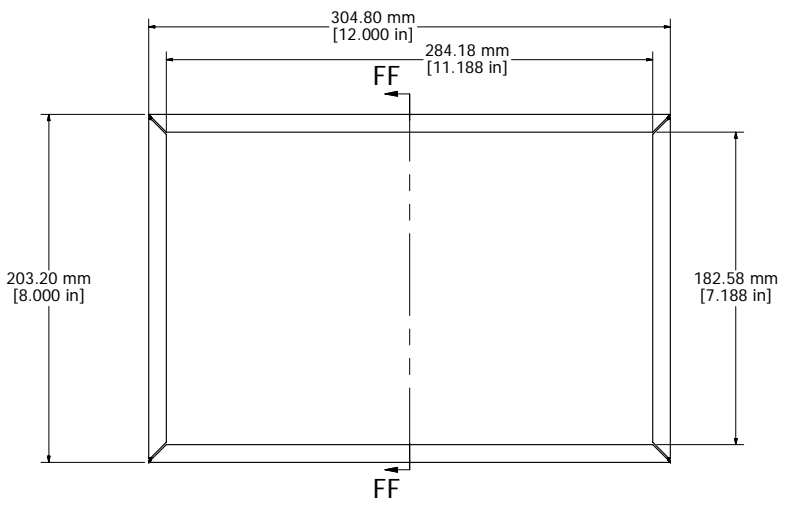

1431-22 OR 1431-22BK3 - VIEW FROM TOP (SOLD SEPERATELY)

1441-24 OR 1441-24BK3 - VIEW FROM TOP (SOLD SEPERATELY)

SECTION FF-FF

- CHASIS - 0.036" 20 GAUGE STEEL - ASA 61 GREY - 1441-24
- COVER - 0.036" 20 GAUGE STEEL - ASA 61 GREY - 1431-22
- CHASIS - 0.036" 20 GAUGE STEEL - BLACK - 1441-24BK3
- COVER - 0.036" 20 GAUGE STEEL - BLACK - 1431-22BK3
- SCREWS (6-32 x 1/4 SHEET METAL SCREWS) (SOLD SEPERATELY) - 1421J6