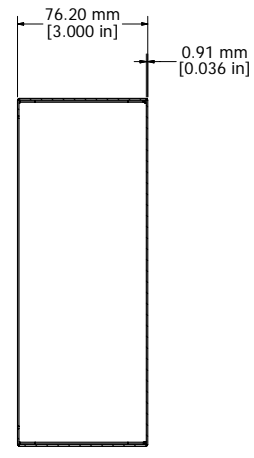

1431-22 OR 1431-22BK3 - VIEW FROM TOP (SOLD SEPERATELY)

1441-24 OR 1441-24BK3 - VIEW FROM TOP (SOLD SEPERATELY)

SECTION FF-FF

- CHASIS - 0.036" 20 GAUGE STEEL - ASA 61 GREY - 1441-24
- COVER - 0.036" 20 GAUGE STEEL - ASA 61 GREY - 1431-22
- CHASIS - 0.036" 20 GAUGE STEEL - BLACK - 1441-24BK3
- COVER - 0.036" 20 GAUGE STEEL - BLACK - 1431-22BK3
- SCREWS (6-32 x 1/4 SHEET METAL SCREWS) (SOLD SEPERATELY) - 1421J6