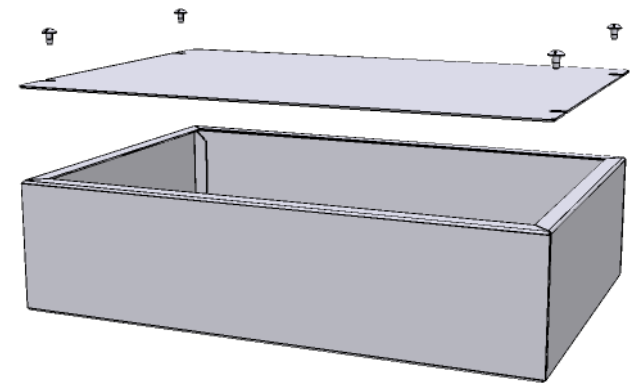

1431-22 OR 1431-22BK3 - VIEW FROM TOP (SOLD SEPERATELY)

1441-24 OR 1441-24BK3 - VIEW FROM TOP (SOLD SEPERATELY)

SECTION FF-FF

- CHASIS - 0.036" 20 GAUGE STEEL - ASA 61 GREY - 1441-24
- COVER - 0.036" 20 GAUGE STEEL - ASA 61 GREY - 1431-22
- CHASIS - 0.036" 20 GAUGE STEEL - BLACK - 1441-24BK3
- COVER - 0.036" 20 GAUGE STEEL - BLACK - 1431-22BK3
- SCREWS (6-32 x 1/4 SHEET METAL SCREWS) (SOLD SEPERATELY) - 1421J6