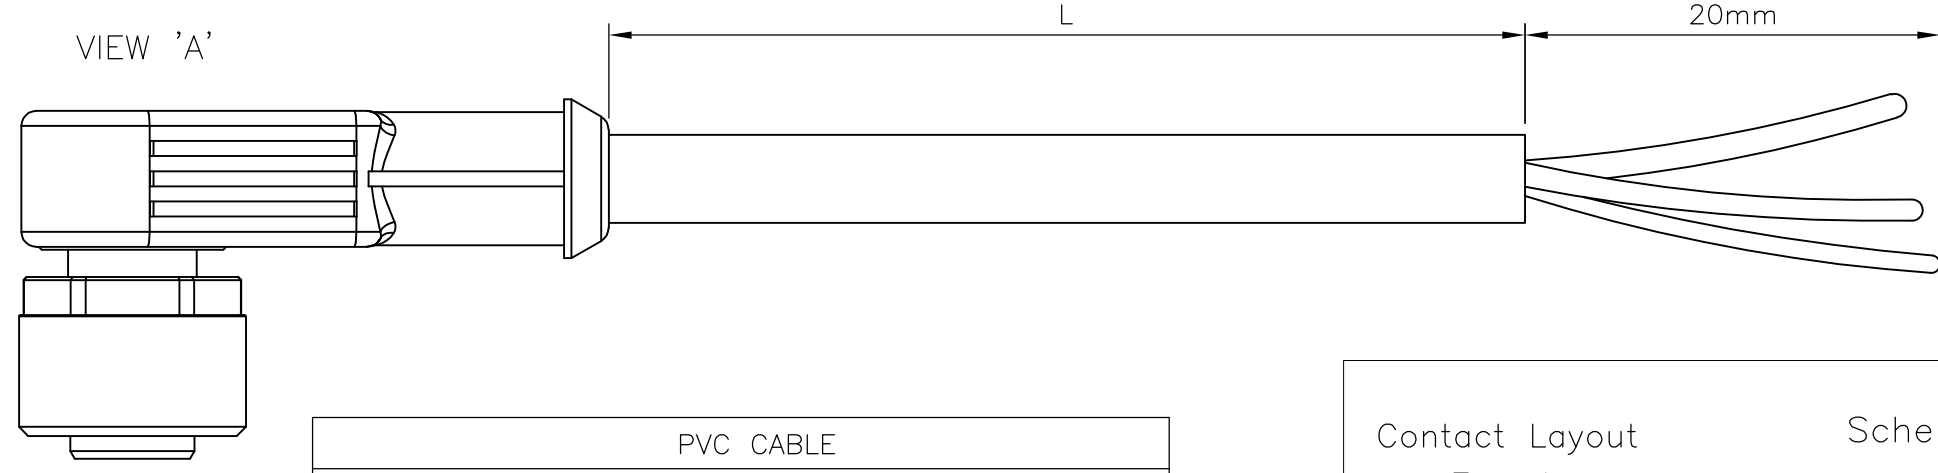

NOTES:
 Tolerances cable lengths:
 0m to 0.5m +30mm
 0.5m to 1.0m +50mm
 1.0m to 3.0m +100mm
 < 3.0m +1.5%

PVC CABLE	
No./diameter of wires	3 X 0.34 mm ²
Wire isolation	PVC (br, bl, bk)
C-track properties	
Jacket	PVC (UL/CSA)
Outer diameter	approx. 4.6 mm
Bend radius (moving)	10 x outer diameter
Temperature range (fixed)	-30...+80 °C
Temperature range (mobile)	-5...+80 °C

TECHNICAL DATA	
Operating voltage	24 V DC ±25 %
Operating current per contact	max. 4 A
Locking of ports	Screw thread M12 X 1 mm (recommended torque 0.6 Nm) self-securing
Protection	IP65 and IP67 when plugged and screwed down (EN 60529)

LENGTH "L"	MATERIAL	JACKET COLOR	TE PN	DESCRIPTION	ITEM
3 pos	PVC	Black	1-2273104-4	3x22AWG PVC 10.0m	8
			1-2273104-3	3x22AWG PVC 5.0m	7
			1-2273104-2	3x22AWG PVC 3.0m	6
3 pos	PUR	Black	1-2273104-1	3x22AWG PVC 1.5m	5
			2273104-4	3x22AWG PUR 10.0m	4
			2273104-3	3x22AWG PUR 5.0m	3
			2273104-2	3x22AWG PUR 3.0m	2
			2273104-1	3x22AWG PUR 1.5m	1

THIS DRAWING IS A CONTROLLED DOCUMENT.

DIMENSIONS: mm	TOLERANCES UNLESS OTHERWISE SPECIFIED:	DWN 27NOV2013 SATHISH KUMAR .G	TE Connectivity M12 X 1.0 ANGLED SOCKET PIGT 2 LED A
	0 PLC ± -	CHK 27NOV2013 B.VELDHOVEN	
	1 PLC ± -	APVD 27NOV2013 A.VAN ZANDVOORT	
	2 PLC ± -	PRODUCT SPEC 108-19483	
	3 PLC ± -	APPLICATION SPEC 114-32127	NAME
	4 PLC ± -	WEIGHT	SIZE CAGE CODE DRAWING NO RESTRICTED TO
	ANGLES ± -	CUSTOMER DRAWING	A3 00779 C-2273104
MATERIAL -	FINISH -	SCALE NTS	SHEET 1 OF 1 REV A2