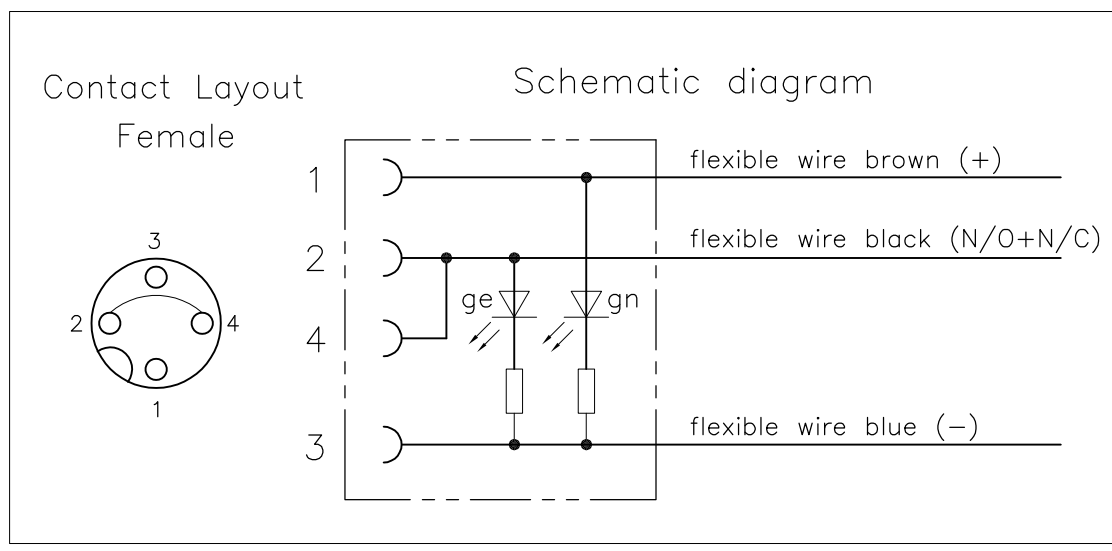

TECHNICAL DATA	
Operating voltage	24 V DC ±25 %
Operating current per contact	max. 4 A
Locking of ports	Screw thread M12 X 1 mm (recommended torque 0.6 Nm) self-securing
Protection	IP65 and IP67 when plugged and screwed down (EN 60529)

THIS DRAWING IS A CONTROLLED DOCUMENT.

DIMENSIONS: mm	TOLERANCES UNLESS OTHERWISE SPECIFIED:	DWN 27NOV2013 SATHISH KUMAR .G	TE Connectivity M12 X 1.0 ANGLED SOCKET PIGT 2 LED A
	0 PLC ± -	CHK 27NOV2013 B.VELDHOVEN	
	1 PLC ± -	APVD 27NOV2013 A.VAN ZANDVOORT	
	2 PLC ± -	PRODUCT SPEC 108-19483	
	3 PLC ± -	APPLICATION SPEC 114-32127	NAME
	4 PLC ± -	WEIGHT	SIZE CAGE CODE DRAWING NO RESTRICTED TO
	ANGLES ± -	CUSTOMER DRAWING	A3 00779 C-2273104
MATERIAL -	FINISH -	SCALE NTS	SHEET 1 OF 1 REV A2