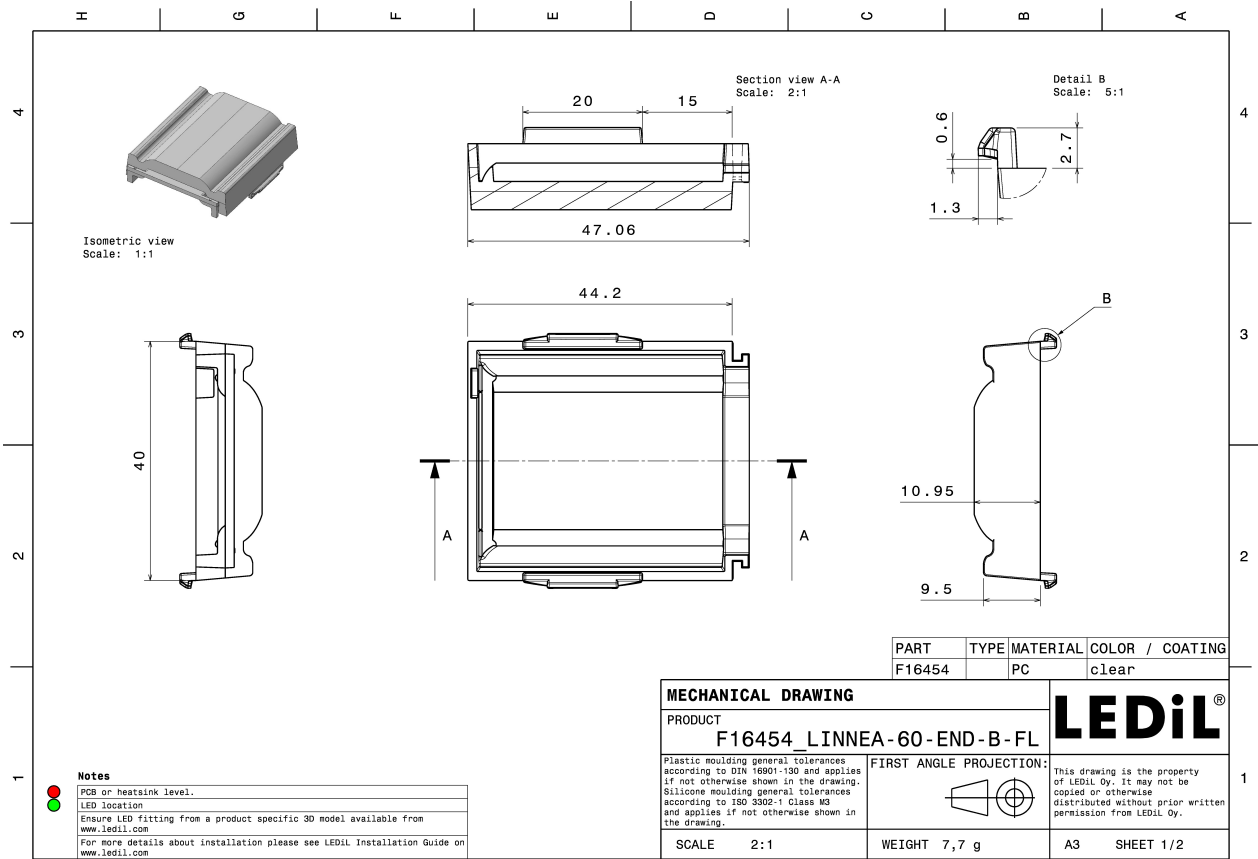

LINNEA-60-END-B-FL

Long, female end cap compatible with LINNEA-60-B

TECHNICAL SPECIFICATIONS:

Dimensions	40 mm
Height	11 mm
Fastening	clips
Colour	clear
Box size	398 x 298 x 265 mm
Box weight	8.8 kg
Quantity in Box	918 pcs
ROHS compliant	yes ⓘ

MATERIAL SPECIFICATIONS:

Component	Type	Material	Colour
LINNEA-60-END-B-FL	Accessory	PC	clear

GENERAL INFORMATION:

NOTE: The typical beam angle will be changed by different color, chip size and chip position tolerance. The typical total beam angle is the full angle measured where the luminous intensity is half of the peak value.