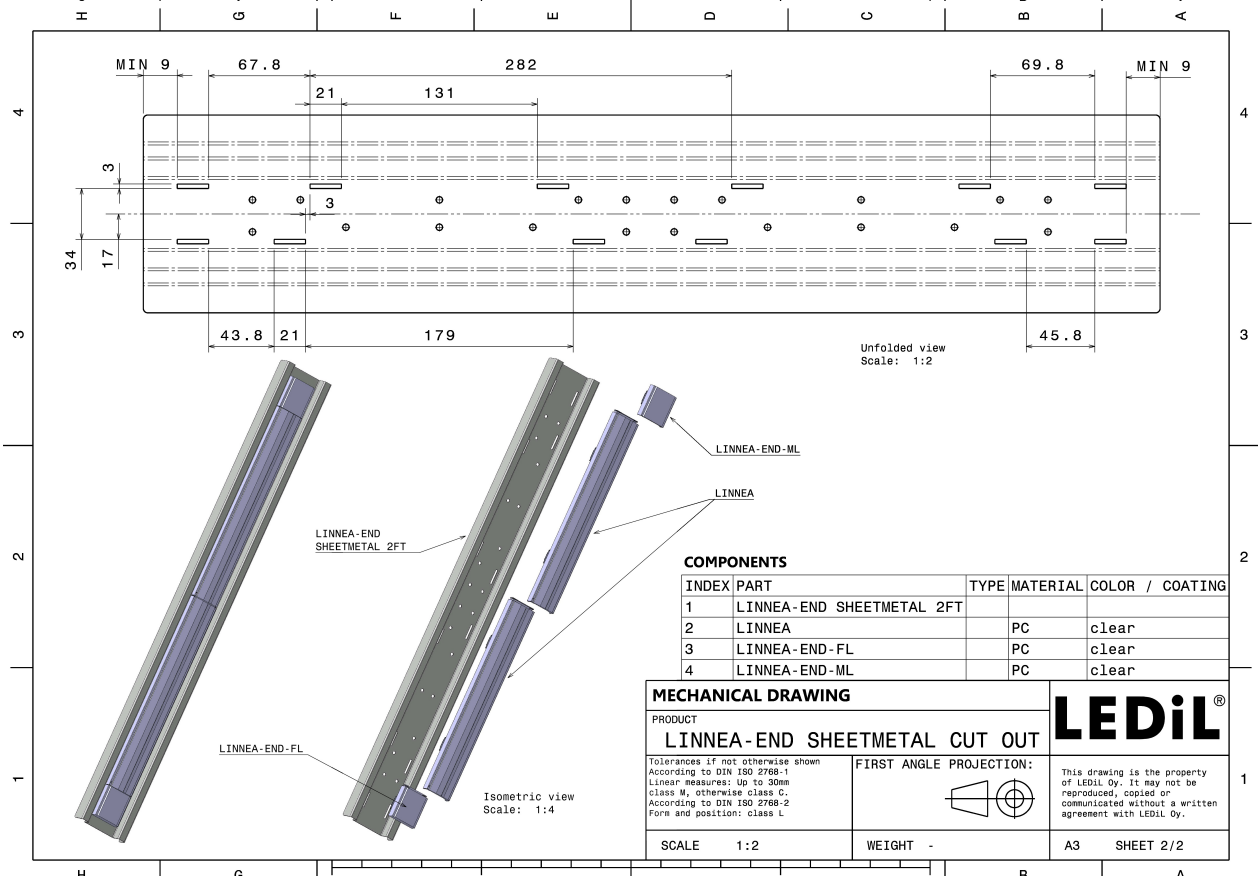

LINNEA-60-END-B-FL

Long, female end cap compatible with LINNEA-60-B

TECHNICAL SPECIFICATIONS:

Dimensions	40 mm
Height	11 mm
Fastening	clips
Colour	clear
Box size	398 x 298 x 265 mm
Box weight	8.8 kg
Quantity in Box	918 pcs
ROHS compliant	yes ⓘ

MATERIAL SPECIFICATIONS:

Component	Type	Material	Colour
LINNEA-60-END-B-FL	Accessory	PC	clear

GENERAL INFORMATION:

NOTE: The typical beam angle will be changed by different color, chip size and chip position tolerance. The typical total beam angle is the full angle measured where the luminous intensity is half of the peak value.