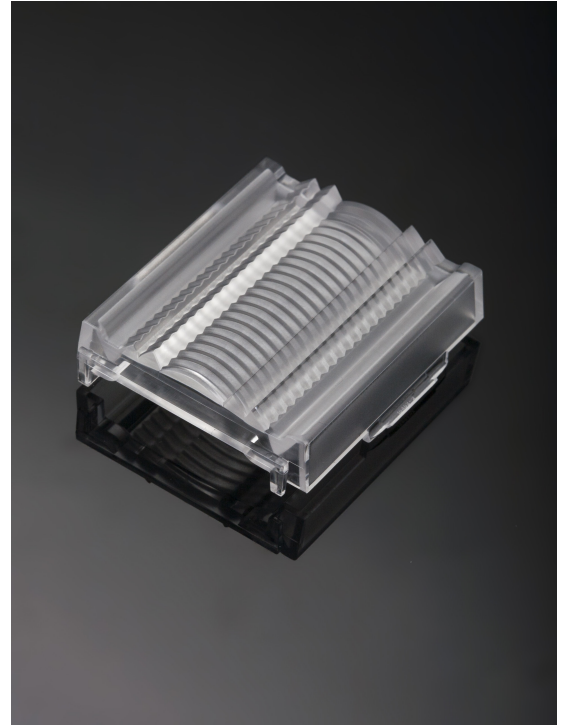

LINNEA-60-END-B-FL

Long, female end cap compatible with LINNEA-60-B

TECHNICAL SPECIFICATIONS:

Dimensions	40 mm
Height	11 mm
Fastening	clips
Colour	clear
Box size	398 x 298 x 265 mm
Box weight	8.8 kg
Quantity in Box	918 pcs
ROHS compliant	yes ⓘ

MATERIAL SPECIFICATIONS:

Component	Type	Material	Colour
LINNEA-60-END-B-FL	Accessory	PC	clear

GENERAL INFORMATION:

NOTE: The typical beam angle will be changed by different color, chip size and chip position tolerance. The typical total beam angle is the full angle measured where the luminous intensity is half of the peak value.