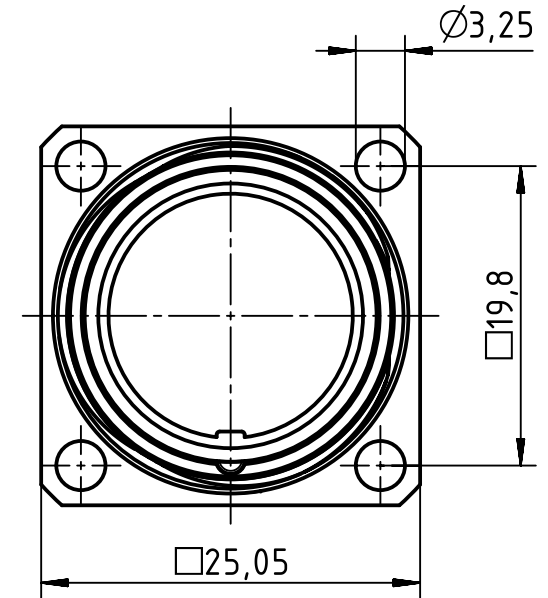

panel cut out

Plastic snap ring - Male

Plastic snap ring - Female

	All rights reserved Department EL PD - DE	All Dimensions in mm Original Size DIN A4	Scale 2:1	Free size tol.	Ref. Sub.
	HARTING Electric GmbH & Co. KG D-32339 Espelkamp	Created by KLASSEN P	Inspected by RIEPE	Standardisation TIEMANNA	Date 2017-02-15
Title Han M23 AGG Vorderwand 3,2mm					Doc-Key / ECM-Nr. 100707866/UGD/001/B 500000115544
			Type TB	Number 09 15 100 0302	Rev. B
					Page 1/1