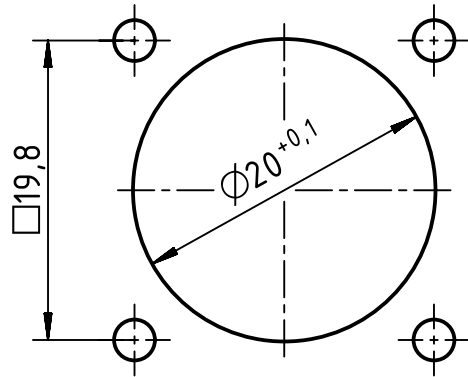

panel cut out

Plastic snap ring - Male

Plastic snap ring - Female

	All rights reserved Department EL PD - DE	All Dimensions in mm Original Size DIN A4	Scale 2:1	Free size tol.	Ref. Sub.
	HARTING Electric GmbH & Co. KG D-32339 Espelkamp	Created by KLASSEN P	Inspected by RIEPE	Standardisation TIEMANNA	Date 2017-02-15
Title Han M23 AGG Vorderwand 3,2mm					Doc-Key / ECM-Nr. 100707866/UGD/001/B 500000115544
			Type TB	Number 09 15 100 0302	Rev. B
					Page 1/1