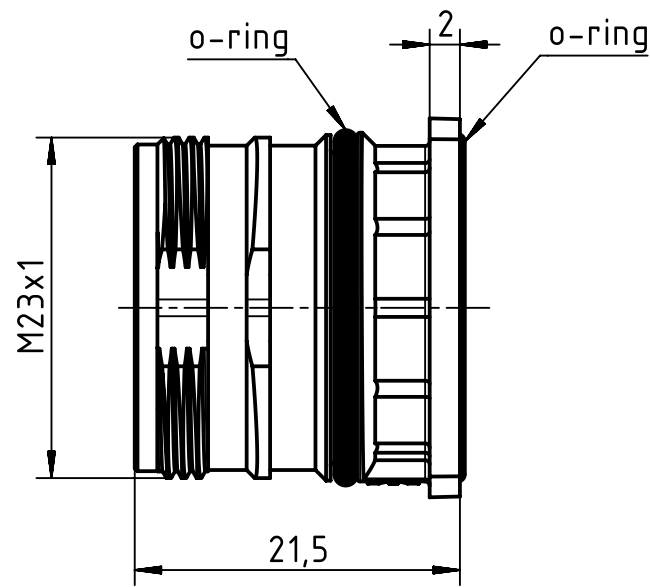

panel cut out

Plastic snap ring - Male

Plastic snap ring - Female

	All rights reserved Department EL PD - DE	All Dimensions in mm Original Size DIN A4	Scale 2:1	Free size tol.	Ref. Sub.
	HARTING Electric GmbH & Co. KG D-32339 Espelkamp	Created by KLASSEN P	Inspected by RIEPE	Standardisation TIEMANNA	Date 2017-02-15
Title Han M23 AGG Vorderwand 3,2mm					Doc-Key / ECM-Nr. 100707866/UGD/001/B 500000115544
			Type TB	Number 09 15 100 0302	Rev. B
					Page 1/1