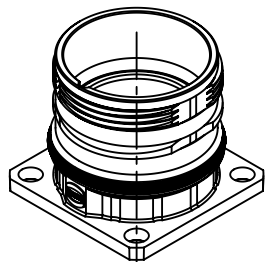

panel cut out

Plastic snap ring - Male

Plastic snap ring - Female

	All rights reserved Department EL PD - DE	All Dimensions in mm Original Size DIN A4	Scale 2:1	Free size tol.	Ref. Sub.
	HARTING Electric GmbH & Co. KG D-32339 Espelkamp	Created by KLASSEN P	Inspected by RIEPE	Standardisation TIEMANNA	Date 2017-02-15
Title Han M23 AGG Vorderwand 3,2mm					Doc-Key / ECM-Nr. 100707866/UGD/001/B 500000115544
			Type TB	Number 09 15 100 0302	Rev. B
					Page 1/1