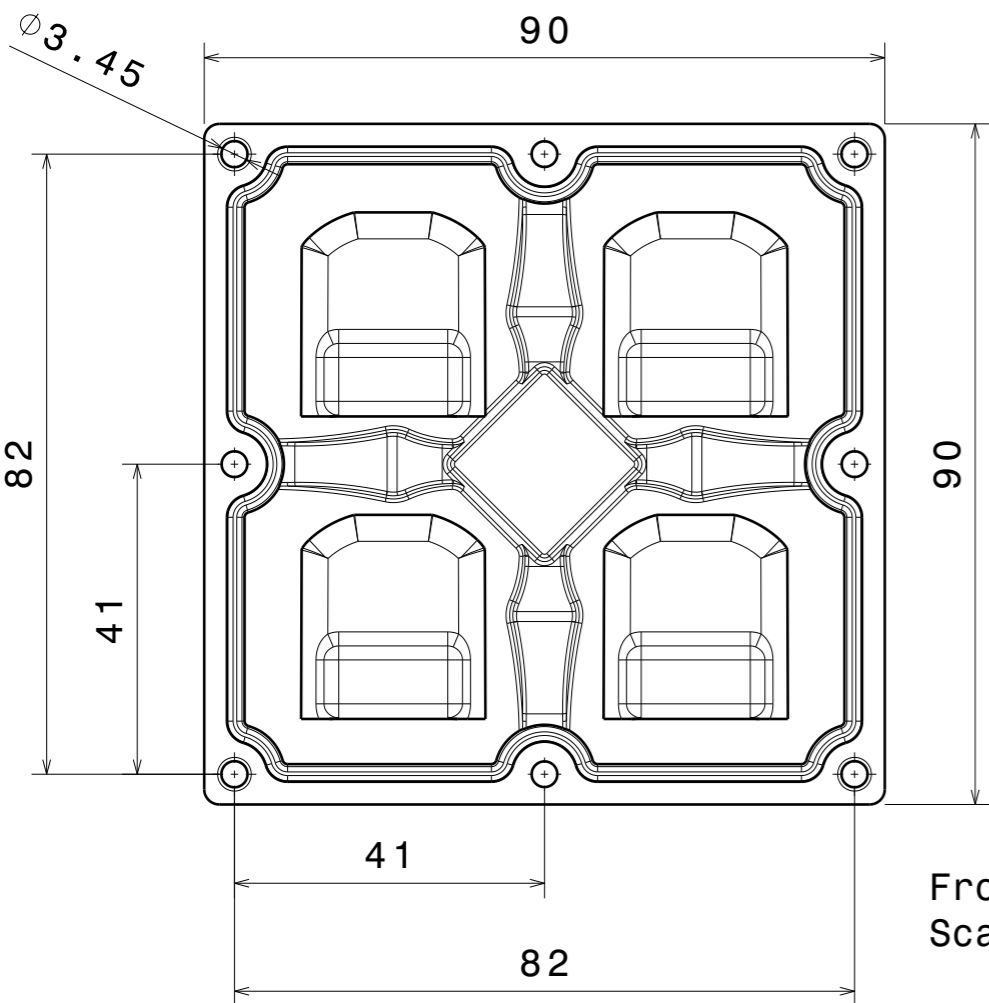

Bottom view
Scale: 1:1

13.95

Front view
Scale: 1:1

Isometric view
Scale: 1:1

Rear view
Scale: 1:1

INDEX	PART NO	DESCRIPTION	MATERIAL	COLOUR
1	C15748	STRADA-2X2MX-8-T4-B	PMMA	
	C15757	STRADA-2X2MX-8-SEAL	Silicone	

Tolerances if not otherwise shown
According to DIN ISO 2768-1
Linear measures:
Up to 30mm class M, otherwise class C.
According to DIN ISO 2768-2
Form and position: class L

LEDiL LediL Oy
Salorankatu 10
FIN 24240 SALO
Finland

THIRD ANGLE PROJECTION:

DRAWING TITLE
CS15750_STRADA-2X2MX-8-T4-B

This drawing is the property of LEDiL Oy. It may not be reproduced, copied or communicated without a written agreement with LEDiL Oy.

SIZE	PART NUMBER
A3	CS15750

SCALE	1:1	WEIGHT	43,7 g	SHEET	1/1
-------	-----	--------	--------	-------	-----