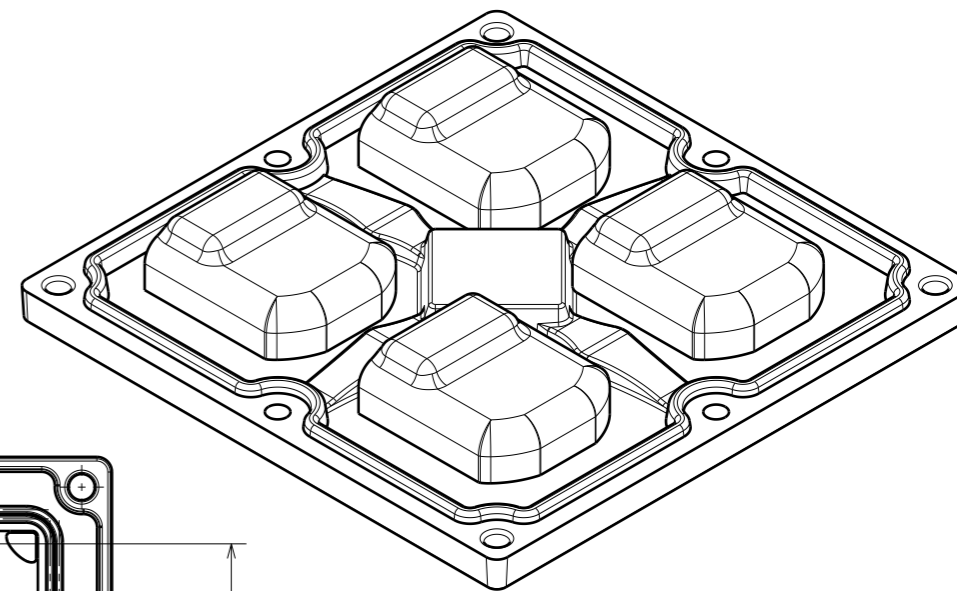

Bottom view
Scale: 1:1

13.95

Front view
Scale: 1:1

Isometric view
Scale: 1:1

Rear view
Scale: 1:1

INDEX	PART NO	DESCRIPTION	MATERIAL	COLOUR
1	C15748	STRADA-2X2MX-8-T4-B	PMMA	
	C15757	STRADA-2X2MX-8-SEAL	Silicone	

Tolerances if not otherwise shown
According to DIN ISO 2768-1
Linear measures:
Up to 30mm class M, otherwise class C.
According to DIN ISO 2768-2
Form and position: class L

LEDiL LediL Oy
Salorankatu 10
FIN 24240 SALO
Finland

THIRD ANGLE PROJECTION:

DRAWING TITLE
CS15750_STRADA-2X2MX-8-T4-B

This drawing is the property of LEDiL Oy. It may not be reproduced, copied or communicated without a written agreement with LEDiL Oy.

SIZE	PART NUMBER
A3	CS15750

SCALE	1:1	WEIGHT	43,7 g	SHEET	1/1
-------	-----	--------	--------	-------	-----