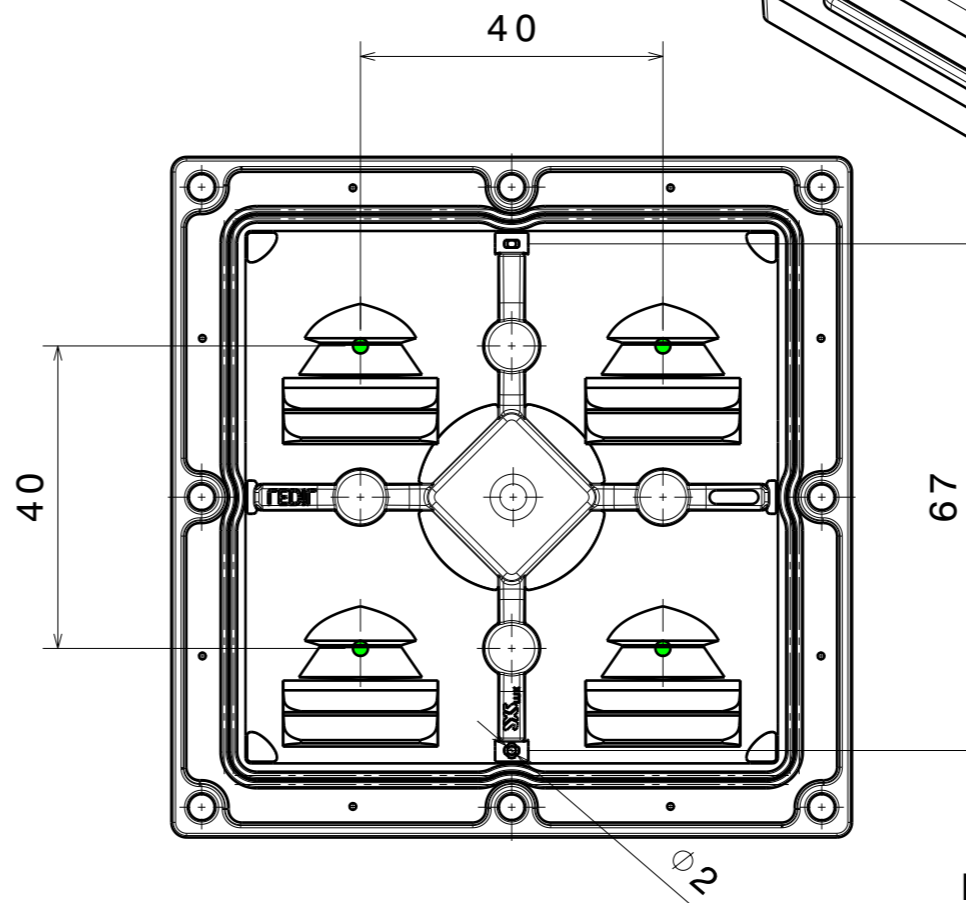

Bottom view
Scale: 1:1

13.95

Front view
Scale: 1:1

Isometric view
Scale: 1:1

Rear view
Scale: 1:1

INDEX	PART NO	DESCRIPTION	MATERIAL	COLOUR
1	C15748	STRADA-2X2MX-8-T4-B	PMMA	
	C15757	STRADA-2X2MX-8-SEAL	Silicone	

Tolerances if not otherwise shown
According to DIN ISO 2768-1
Linear measures:
Up to 30mm class M, otherwise class C.
According to DIN ISO 2768-2
Form and position: class L

LEDiL LediL Oy
Salorankatu 10
FIN 24240 SALO
Finland

THIRD ANGLE PROJECTION:

DRAWING TITLE
CS15750_STRADA-2X2MX-8-T4-B

This drawing is the property of LEDiL Oy. It may not be reproduced, copied or communicated without a written agreement with LEDiL Oy.

SIZE	PART NUMBER
A3	CS15750

SCALE	1:1	WEIGHT	43,7 g	SHEET	1/1
-------	-----	--------	--------	-------	-----