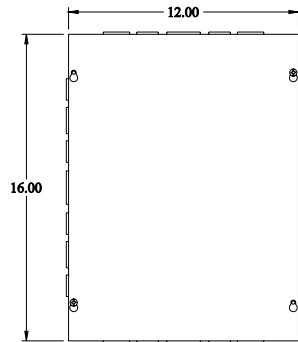

PART No. CSKO16126

for more information visit
www.hammfg.com

Data subject to change without notice

Isometric drawing Not to Scale

TOP VIEW

ISOMETRIC VIEW

SIDE VIEW

FRONT VIEW

SIDE VIEW

BOTTOM VIEW