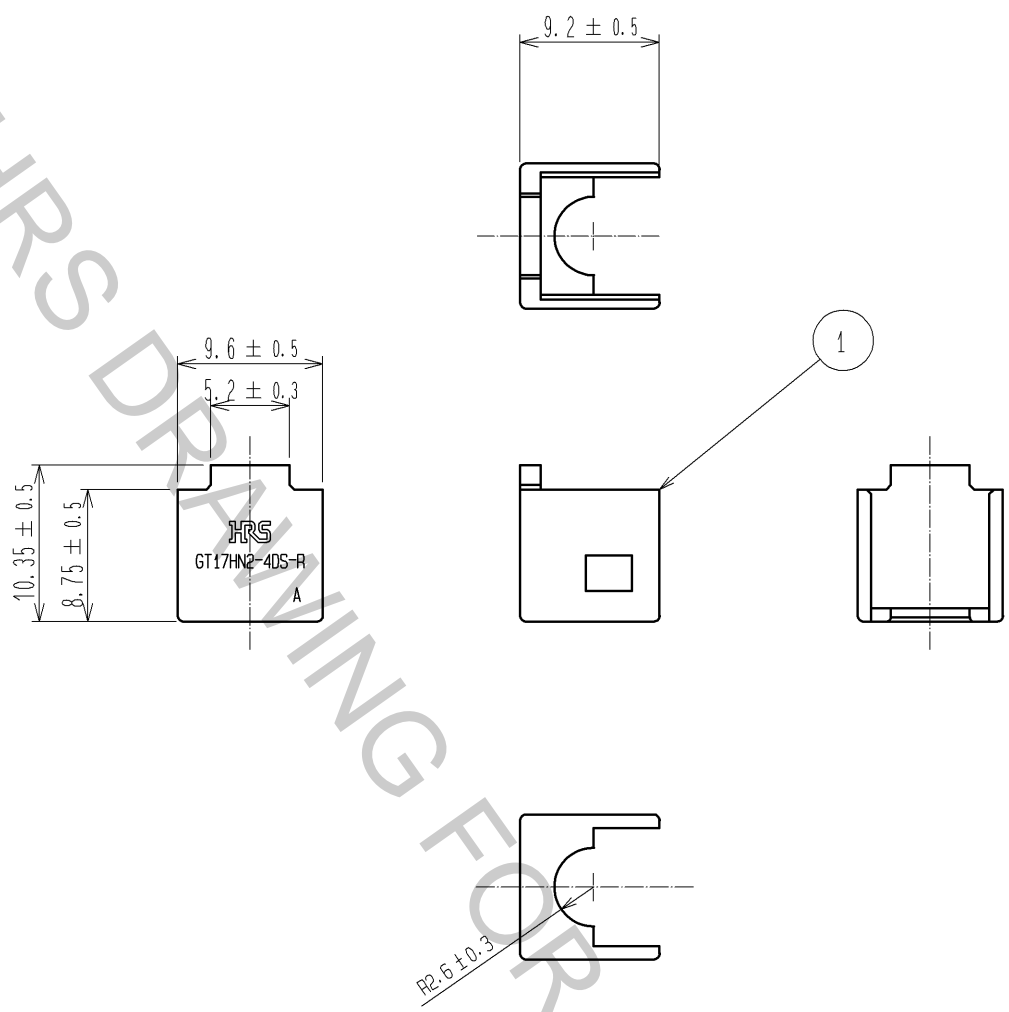

ELV, RoHS COMPLIANT

1	PBT-M	DARK GRAY						
NO.	MATERIAL	FINISH	REMARKS	NO.	MATERIAL	FINISH	REMARKS	
UNITS mm		SCALE 2 : 1	COUNT 	DESCRIPTION OF REVISIONS		DESIGNED	CHECKED	DATE
HRS HIROSE ELECTRIC CO., LTD.	APPROVED : AR. SHIRAI	11.12.28	DRAWING NO.	EDC3-168897-00				
	CHECKED : AR. SHIRAI	11.12.28	PART NO.	GT17HN2-4DS-R				
	DESIGNED : NH. NAKATA	11.12.27	CODE NO.	CL767-0268-9-00				
	DRAWN : NH. NAKATA	11.12.27		1/1				