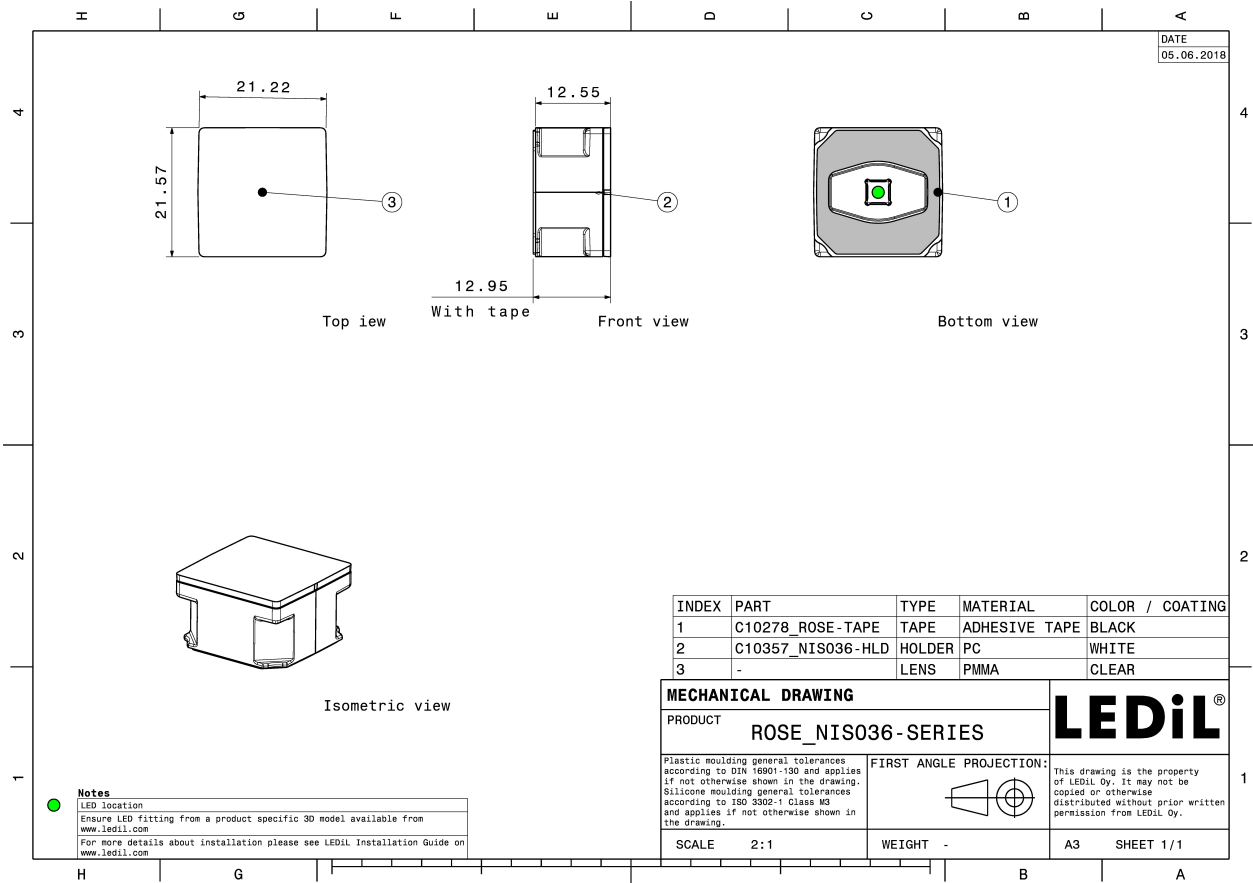

NIS036-2-W

~50° wide beam optimized for Nichia NS6x83.
Assembly with white holder.

TECHNICAL SPECIFICATIONS:

Dimensions	21.6 + 21.6 mm
Height	13 mm
Fastening	tape
Colour	white
Box size	451 x 254 x 152 mm
Box weight	7.7 kg
Quantity in Box	1440 pcs
ROHS compliant	yes ⓘ

MATERIAL SPECIFICATIONS:

Component	Type	Material	Colour
ROSE-W-V3	Lens	PMMA	
NIS036-HLD	Holder	PC	white
ROSE-TAPE	Tape	PU tape	black

PHOTOMETRIC DATA (SIMULATED):

LED	NJSx036
FWHM	28.0°
Efficiency	%
Peak intensity	cd/lm

Required components:

GENERAL INFORMATION:

NOTE: The typical beam angle will be changed by different color, chip size and chip position tolerance. The typical total beam angle is the full angle measured where the luminous intensity is half of the peak value.