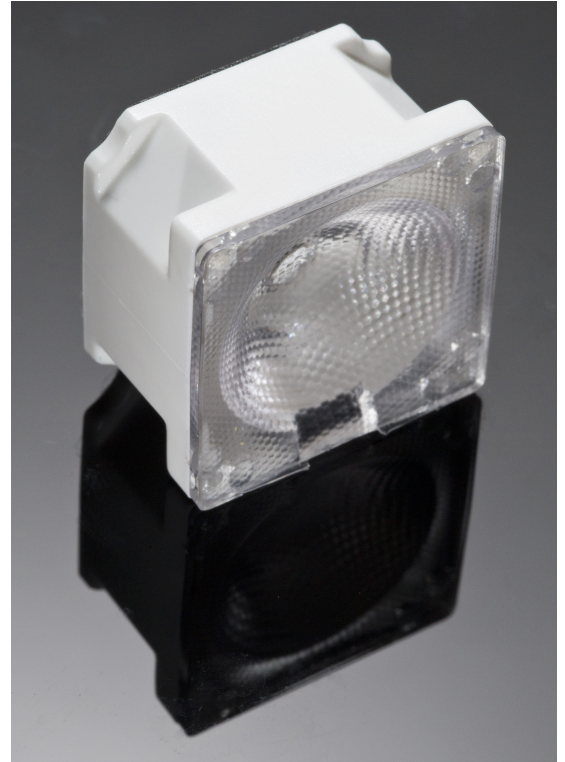

NIS036-2-W

~50° wide beam optimized for Nichia NS6x83.
Assembly with white holder.

TECHNICAL SPECIFICATIONS:

Dimensions	21.6 + 21.6 mm
Height	13 mm
Fastening	tape
Colour	white
Box size	451 x 254 x 152 mm
Box weight	7.7 kg
Quantity in Box	1440 pcs
ROHS compliant	yes ⓘ

MATERIAL SPECIFICATIONS:

Component	Type	Material	Colour
ROSE-W-V3	Lens	PMMA	
NIS036-HLD	Holder	PC	white
ROSE-TAPE	Tape	PU tape	black

PHOTOMETRIC DATA (SIMULATED):

LED	NJSx036
FWHM	28.0°
Efficiency	%
Peak intensity	cd/lm

Required components:

GENERAL INFORMATION:

NOTE: The typical beam angle will be changed by different color, chip size and chip position tolerance. The typical total beam angle is the full angle measured where the luminous intensity is half of the peak value.