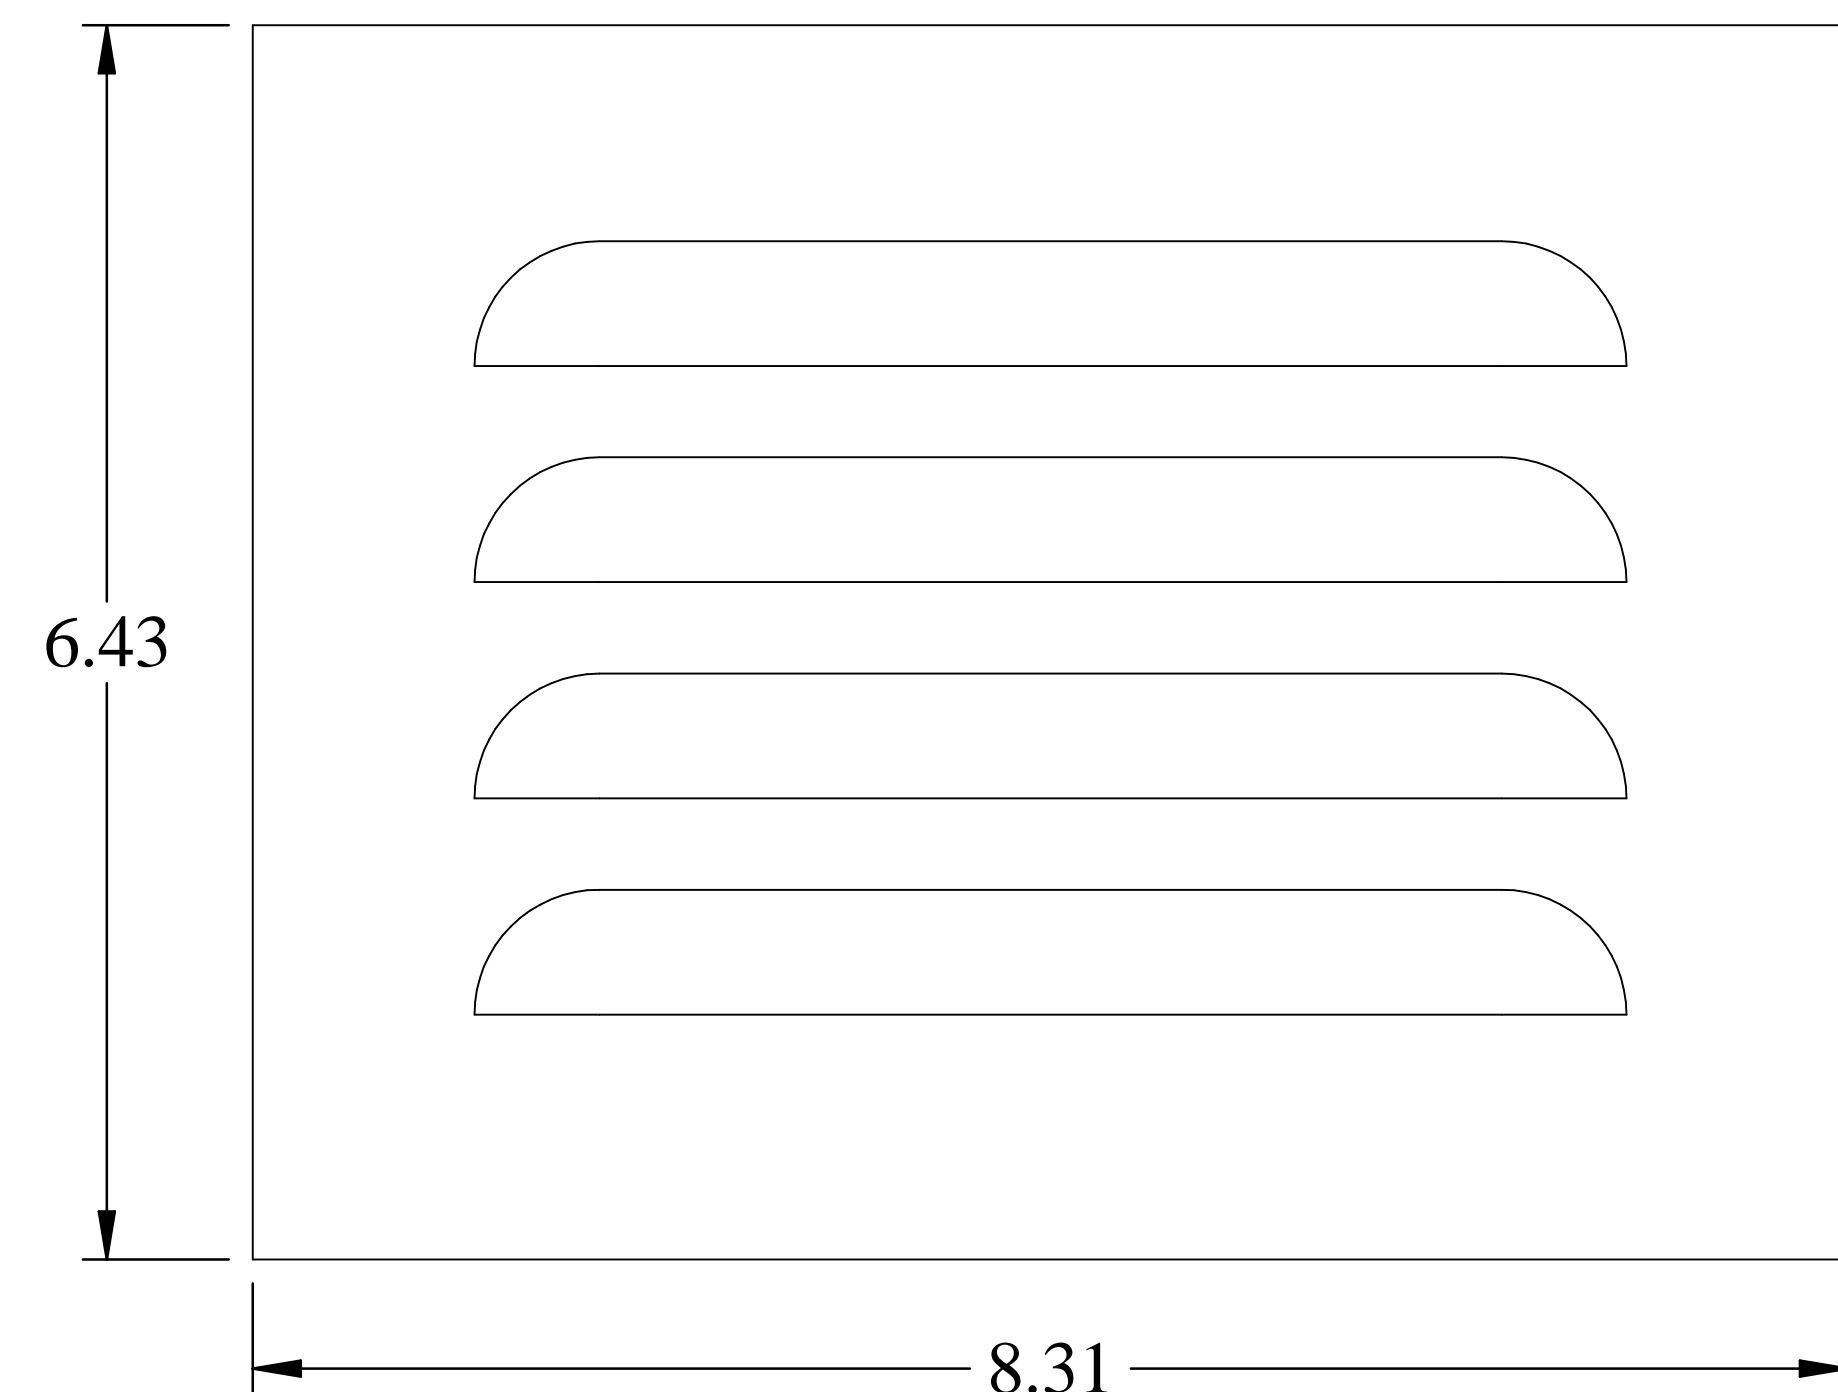

PART No. 1481L3R68GY

for more information visit
www.hammfg.com

Data subject to change without notice

Isometric drawing Not to Scale

ISOMETRIC VIEW

BACK VIEW

SIDE VIEW

FRONT VIEW