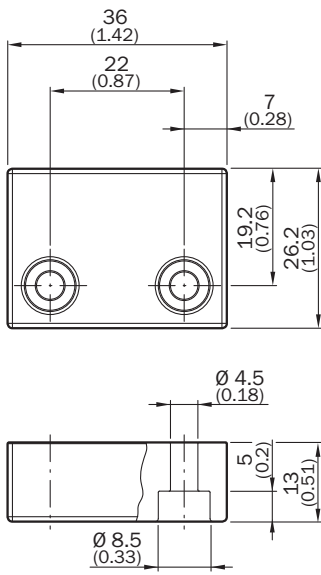

Dimensional drawing (Dimensions in mm (inch))