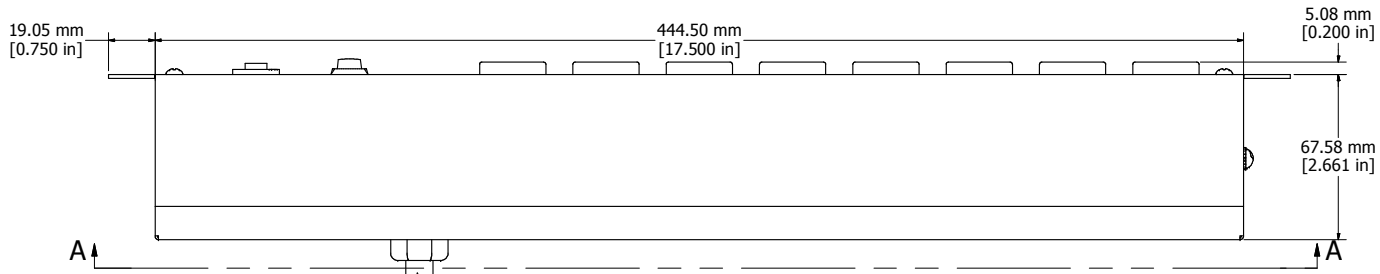

ASSEMBLY - VIEW FROM FRONT

ISOMETRIC VIEW

ASSEMBLY - VIEW FROM SIDE

ASSEMBLY - VIEW FROM BOTTOM

1589H8F1BKRF
Finish - Front - Black Painted Steel
Back - Black Painted Steel
Rated - 125 VAC, 60 Hz, 20 Amps
Approvals - CSA Certified Standards C22.2 (No. 21-95, 42-99)
- UL Recognized Standard UL1363
Cord Length
1589H8F1BKRF - 6' Foot Power Cord (NEMA 5-20P)
1589H8G1BKRF - 15' Foot Power Cord (NEMA 5-20P)