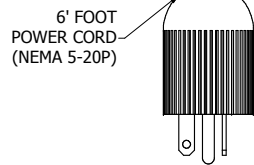

ASSEMBLY - VIEW FROM FRONT

ISOMETRIC VIEW

ASSEMBLY - VIEW FROM SIDE

ASSEMBLY - VIEW FROM BOTTOM

1589H8F1BKRF
Finish - Front - Black Painted Steel
Back - Black Painted Steel
Rated - 125 VAC, 60 Hz, 20 Amps
Approvals - CSA Certified Standards C22.2 (No. 21-95, 42-99)
- UL Recognized Standard UL1363
Cord Length
1589H8F1BKRF - 6' Foot Power Cord (NEMA 5-20P)
1589H8G1BKRF - 15' Foot Power Cord (NEMA 5-20P)