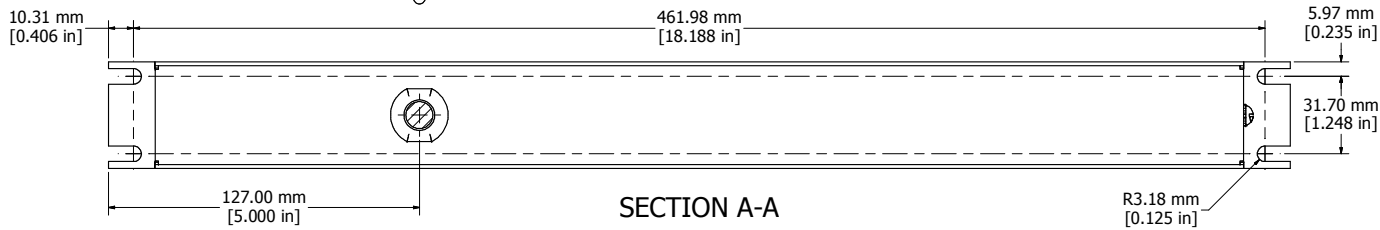

ASSEMBLY - VIEW FROM FRONT

ISOMETRIC VIEW

ASSEMBLY - VIEW FROM SIDE

ASSEMBLY - VIEW FROM BOTTOM

1589H8F1BKRF
Finish - Front - Black Painted Steel
Back - Black Painted Steel
Rated - 125 VAC, 60 Hz, 20 Amps
Approvals - CSA Certified Standards C22.2 (No. 21-95, 42-99)
- UL Recognized Standard UL1363
Cord Length
1589H8F1BKRF - 6' Foot Power Cord (NEMA 5-20P)
1589H8G1BKRF - 15' Foot Power Cord (NEMA 5-20P)