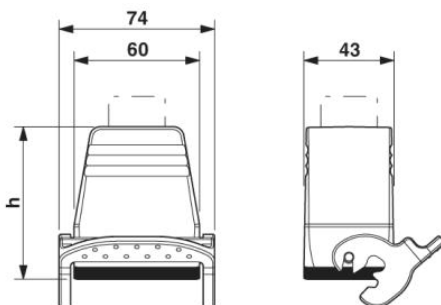

Housing type	Coupling housings
Locking type	With single locking latch
Type of the screw connection	1x Pg13,5
Pg screw connection	With
Wrench size, union nut	20 mm
External cable diameter	7.5 mm ... 12.5 mm
Degree of protection	IP65
Ambient temperature (operation)	-40 °C ... 125 °C
Housing material	Aluminum, die-cast
Housing surface material	Powder-coated, gray
Seal material	NBR
Cable gland material	Nickel-plated brass
Cable seal material	NBR
Material lock	High-grade steel, handle: PA-GF
Material grip body interlock	PA-GF

Certificates / Approvals

Certification

GOST

Diagrams/Drawings

Dimensioned drawing