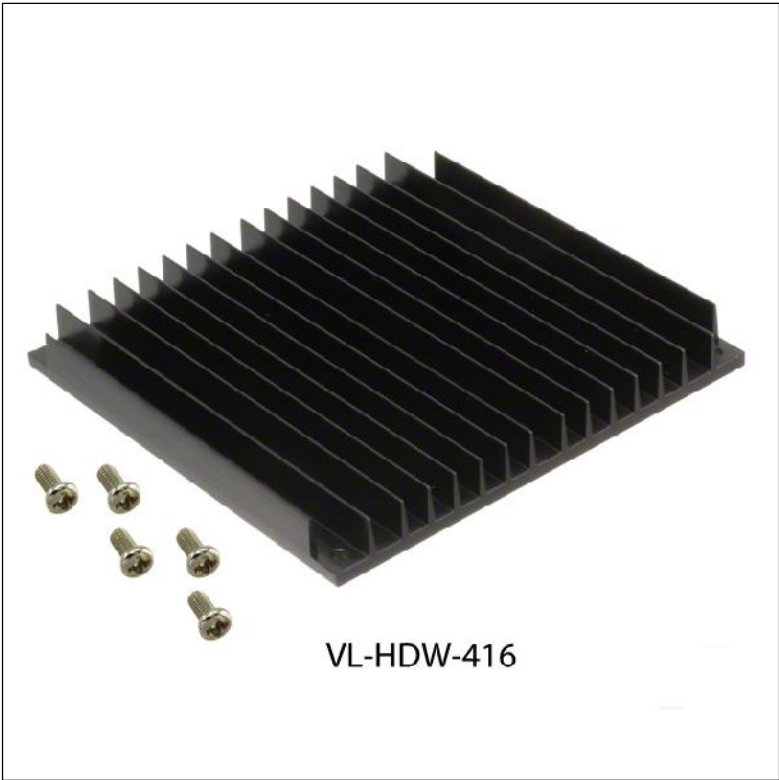

Accessory - Hardware
VL-HDW-416

Ordering Information

Model	Description
VL-HDW-416	Passive Heat Sink. Mounts to heat plate on standard product 95 x 95 x 10.5 mm