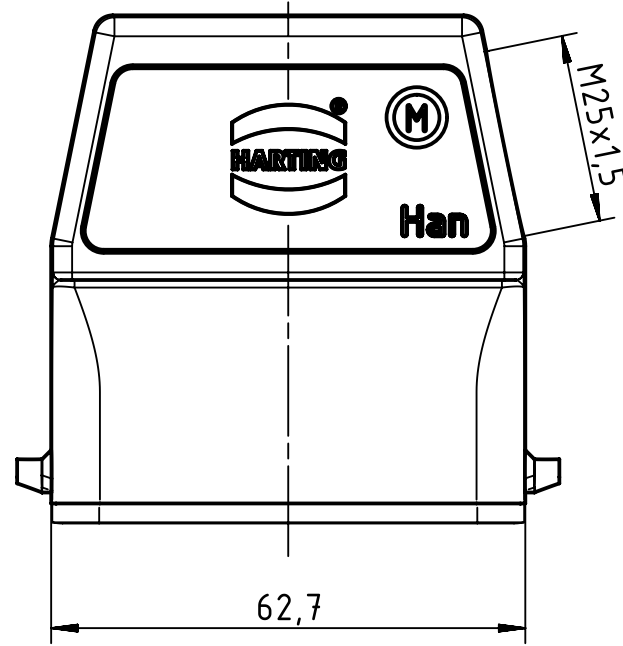

1 2 3 4 5 6

A

B

C

D

	All Dimensions in mm Original Size DIN A4		Scale 1:1	Free size tol.		Ref.	
						Sub.	
	All rights reserved		Created by SCHULZI	Inspected by BERGHORN	Standardisation TIEMANNA	Date 2014-02-26	State Final Release
	Department EL PD - DE		Title Han A Hood Side Entry HC 2 Pegs M25			Doc-Key / ECM-Nr. 100189438/UGD/004/A 500000071737	
HARTING Electric GmbH & Co. KG D-32339 Espelkamp			Type TB	Number 19 20 010 0546		Rev. A	Page 1/1