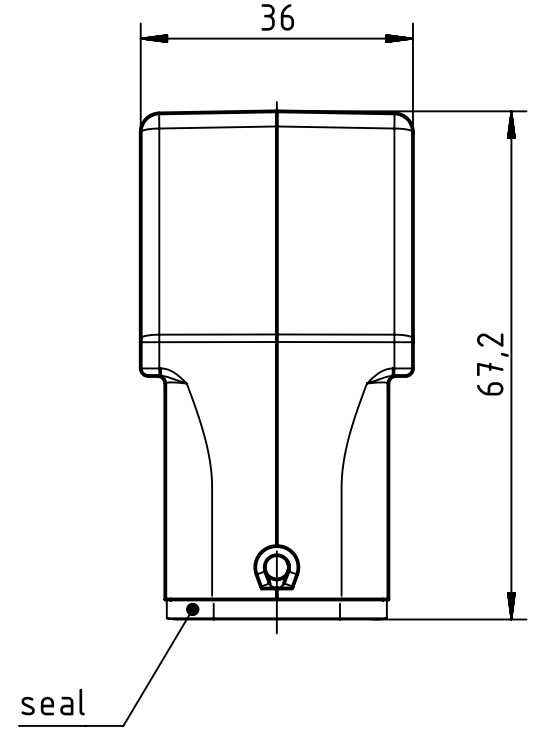

1 2 3 4 5 6

A

B

C

D

	All Dimensions in mm Original Size DIN A4		Scale 1:1	Free size tol.		Ref.	
						Sub.	
	All rights reserved		Created by SCHULZI	Inspected by BERGHORN	Standardisation TIEMANNA	Date 2014-02-26	State Final Release
	Department EL PD - DE		Title Han A Hood Side Entry HC 2 Pegs M25			Doc-Key / ECM-Nr. 100189438/UGD/004/A 500000071737	
HARTING Electric GmbH & Co. KG D-32339 Espelkamp			Type TB	Number 19 20 010 0546		Rev. A	Page 1/1