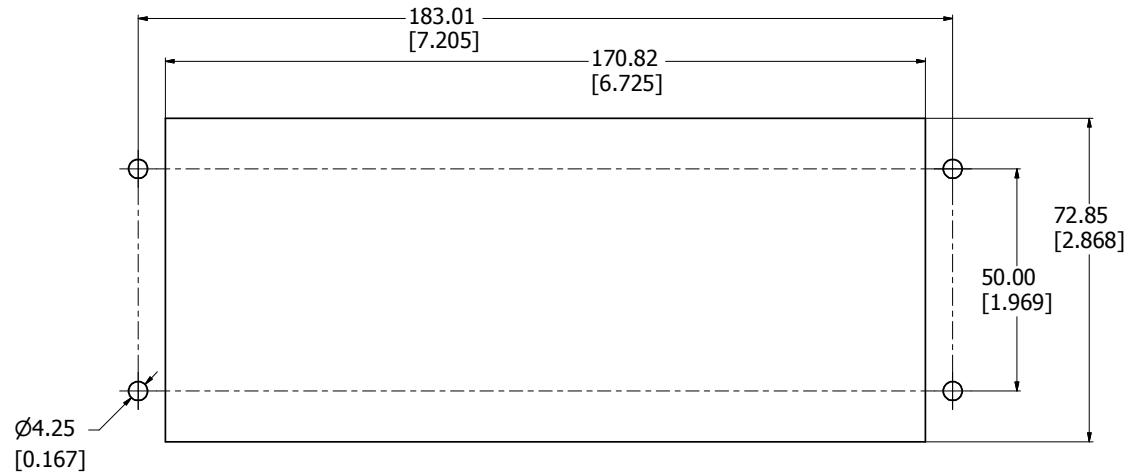

FRONT VIEW

BOTTOM VIEW

MOUNTING OPENING

ISO VIEW WITH HANDLE OPEN

M3255-2001
Handle Material - Steel
Finish - Tray - Sliver
Handle - Matte Black
Hardware
8 Screws - Panhead M4 x 10
8 Nuts - M4
8 Washers
**note handle sold in pairs