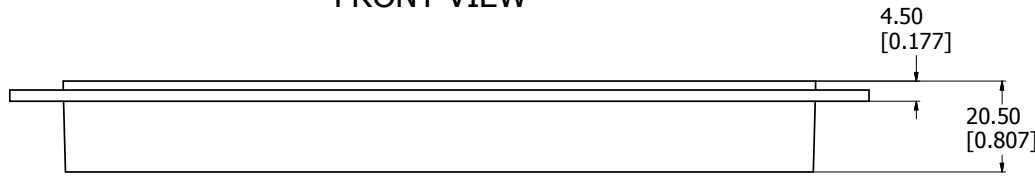

FRONT VIEW

BOTTOM VIEW

MOUNTING OPENING

ISO VIEW WITH HANDLE OPEN

M3255-2001
Handle Material - Steel
Finish - Tray - Sliver
Handle - Matte Black
Hardware
8 Screws - Panhead M4 x 10
8 Nuts - M4
8 Washers
**note handle sold in pairs