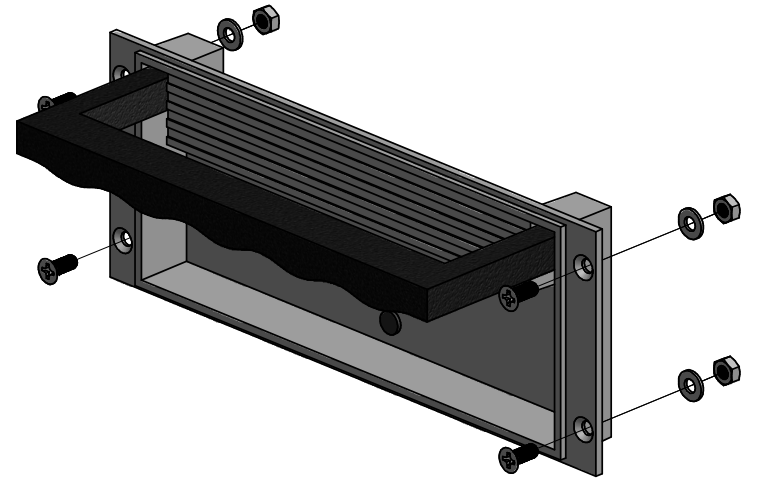

FRONT VIEW

BOTTOM VIEW

MOUNTING OPENING

ISO VIEW WITH HANDLE OPEN

M3255-2001
Handle Material - Steel
Finish - Tray - Sliver
Handle - Matte Black
Hardware
8 Screws - Panhead M4 x 10
8 Nuts - M4
8 Washers
**note handle sold in pairs

**HAMMOND
MANUFACTURING™**

M3255-2001