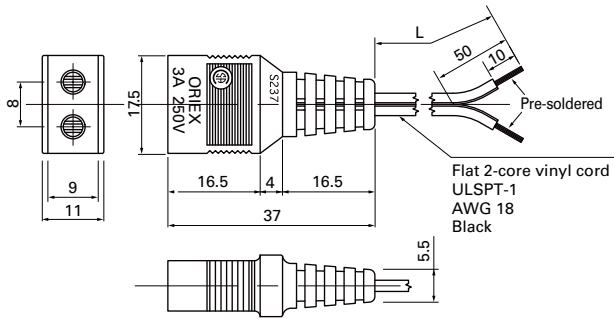

UL/CSA Certified (unit : mm) UL FILE No.: E50197 CSA FILE No.: LR67048

For 160×160×51mm

Model	Power cord length (L) [mm]	Mass [g]
489-086-L10	1,000	37
489-086-L21	2,100	70

● Be careful not to damage the plug/cord when taking them out of the package.