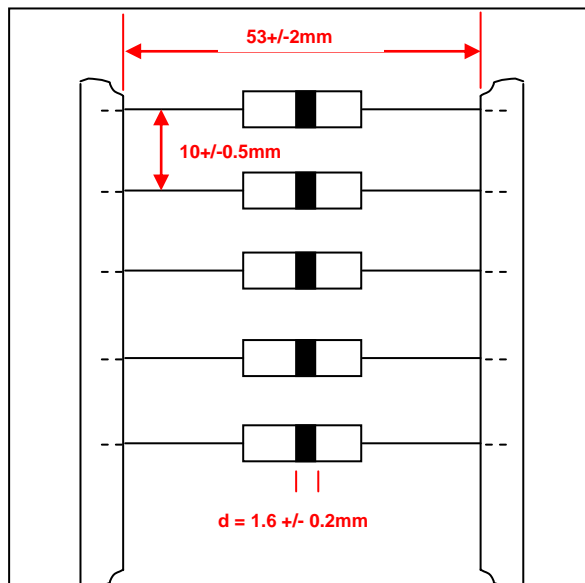

Spec for RG94xT1P

P/N	Colour
0235001.MRG940T1P	BLACK
023501.6MRG940T1P	ORANGE
0235002.MRG941T1P	YELLOW
0235003.MRG940T1P	GREEN
0235004.MRG940T1P	RED