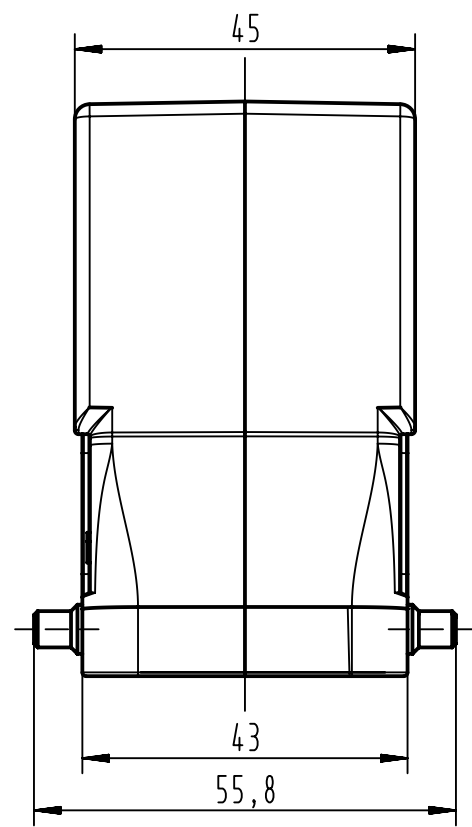

1 2 3 4 5 6

A

B

C

D

	All Dimensions in mm Original Size DIN A4		Scale 1:1	Free size tol.		Ref.		
						Sub.		
	All rights reserved		Created by HOLLERT	Inspected by BERGHORN	Standardisation TIEMANNA	Date 2013-05-27	State Final Release	
	Department EL PD - DE		Title Han M Hood Top Entry HC 4 Pegs PG 29				Doc-Key / ECM-Nr. 100221014/UGD/002/B 500000061018	
HARTING Electric GmbH & Co. KG D-32339 Espelkamp			Type TB	Number 09 37 016 0421			Rev. B	Page 1/1