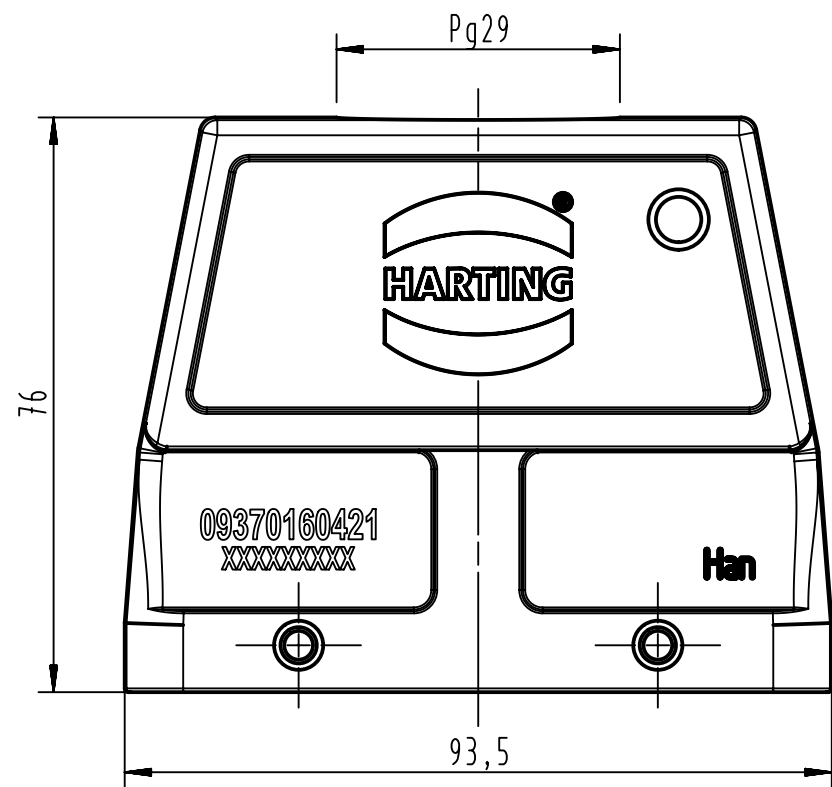

1 2 3 4 5 6

A

B

C

D

	All Dimensions in mm Original Size DIN A4		Scale 1:1	Free size tol.		Ref.		
						Sub.		
	All rights reserved		Created by HOLLERT	Inspected by BERGHORN	Standardisation TIEMANNA	Date 2013-05-27	State Final Release	
	Department EL PD - DE		Title Han M Hood Top Entry HC 4 Pegs PG 29				Doc-Key / ECM-Nr. 100221014/UGD/002/B 500000061018	
HARTING Electric GmbH & Co. KG D-32339 Espelkamp			Type TB	Number 09 37 016 0421			Rev. B	Page 1/1