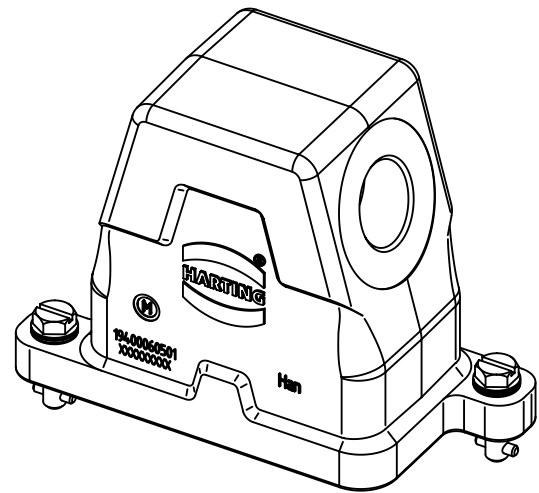

1 2 3 4 5 6

A

B

C

D

	All Dimensions in mm Original Size DIN A4		Scale 1:2	Free size tol.		Ref.
			Created by RULLKOETTER	Inspected by SCHNIEDER	Standardisation TIEMANNA	Sub.
All rights reserved Department EL PD - DE		Title Han 6HPR Hood Side M25 Toggle lock		Date 2014-02-17	State Final Release	
HARTING Electric GmbH & Co. KG D-32339 Espelkamp		Type TB		Number 19 40 006 0501		Doc-Key / ECM-Nr. 100208620/UGD/004/A 500000071789
					Rev. A	Page 1/1