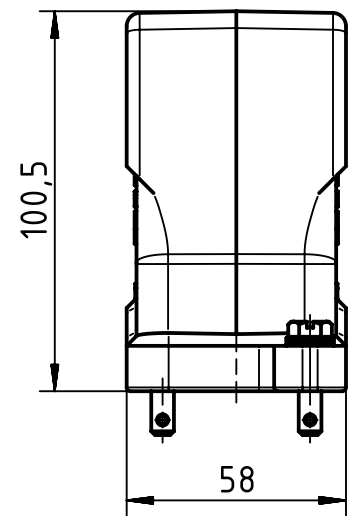

1 2 3 4 5 6

A

B

C

D

	All Dimensions in mm Original Size DIN A4		Scale 1:2	Free size tol.		Ref.
			Created by RULLKOETTER	Inspected by SCHNIEDER	Standardisation TIEMANNA	Sub.
All rights reserved Department EL PD - DE		Title Han 6HPR Hood Side M25 Toggle lock		Date 2014-02-17	State Final Release	
HARTING Electric GmbH & Co. KG D-32339 Espelkamp		Type TB		Number 19 40 006 0501		Doc-Key / ECM-Nr. 100208620/UGD/004/A 500000071789
					Rev. A	Page 1/1