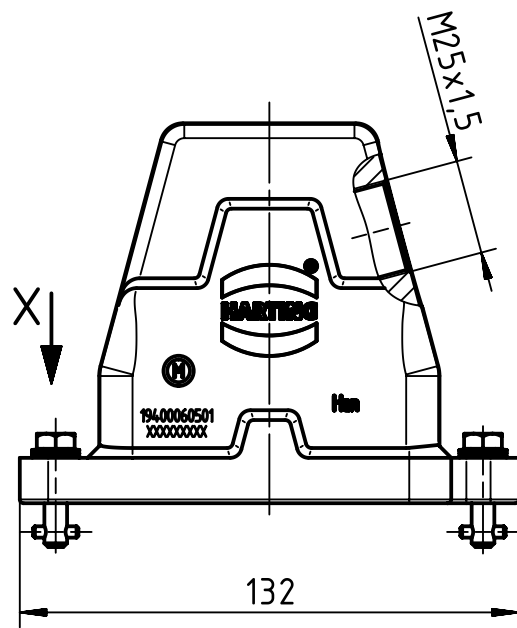

1 2 3 4 5 6

A

B

C

D

	All Dimensions in mm Original Size DIN A4		Scale 1:2	Free size tol.		Ref.
			Created by RULLKOETTER	Inspected by SCHNIEDER	Standardisation TIEMANNA	Sub.
All rights reserved Department EL PD - DE		Title Han 6HPR Hood Side M25 Toggle lock		Date 2014-02-17	State Final Release	
HARTING Electric GmbH & Co. KG D-32339 Espelkamp		Type TB		Number 19 40 006 0501		Doc-Key / ECM-Nr. 100208620/UGD/004/A 500000071789
					Rev. A	Page 1/1