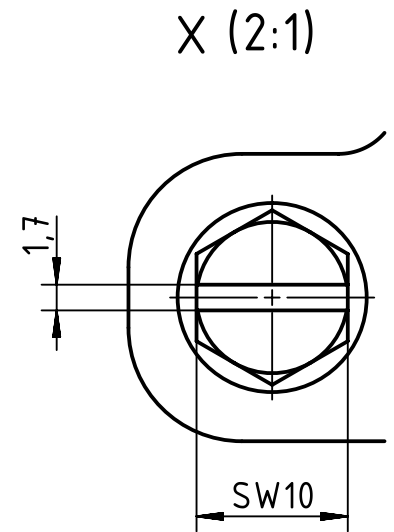

1 2 3 4 5 6

A

B

C

D

	All Dimensions in mm Original Size DIN A4		Scale 1:2	Free size tol.		Ref.
			Created by RULLKOETTER	Inspected by SCHNIEDER	Standardisation TIEMANNA	Sub.
All rights reserved Department EL PD - DE		Title Han 6HPR Hood Side M25 Toggle lock		Date 2014-02-17	State Final Release	
HARTING Electric GmbH & Co. KG D-32339 Espelkamp		Type TB		Number 19 40 006 0501		Doc-Key / ECM-Nr. 100208620/UGD/004/A 500000071789
					Rev. A	Page 1/1