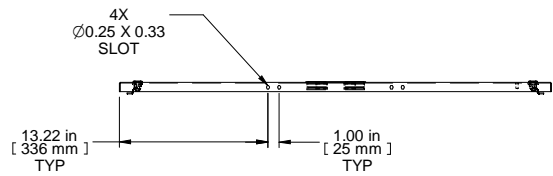

L.S. VIEW

FRONT VIEW

BOTTOM VIEW

ISOMETRIC

Item Number	Title	Quantity
1	C4 - SOLID SIDE PANEL	1
2	BLACK PLASTIC HANDLE	1
3	SLOTTED 1/4 TURN LATCH	4

PART NUMBERS

C4SP4242SBK1 | PAINTED BLACK TEXTURED

NOTES

Side Panels Sold in Pairs

1/4 Turn Locks Available

Français

Pour tous les détails sur nos produits,

svp veuillez consulter notre site www.hammondmfg.com

Data subject to change without notice. Isometric drawing not to scale.