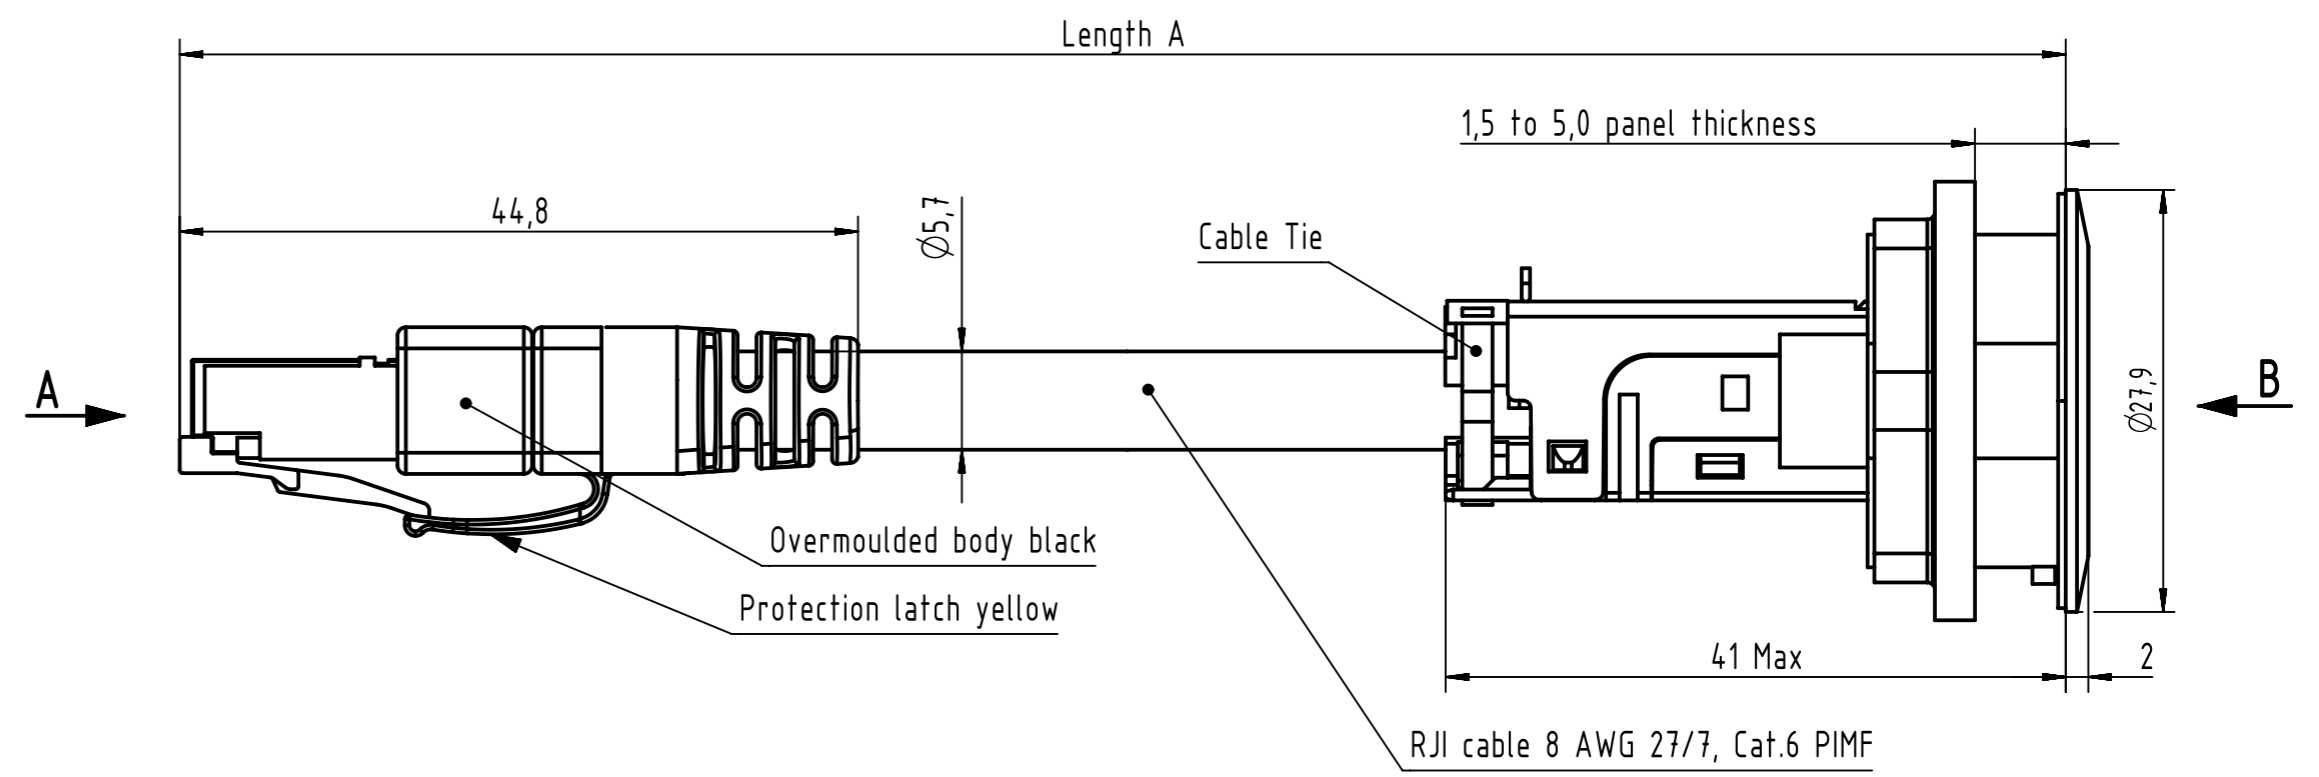

Loading-Plan  
acc. to TIA/EIA 568B

Mating face RJ45 Plug  
according to IEC 60603-7

Mating face RJ45 Jack  
according to IEC 60603-7

	All rights reserved		Created by TAMAS		Inspected by AVRAM		Standardisation HOFFMANN		Date 2016-11-25		State Final Release	
	Department EC PD - RO		Title har-port RJ45 coupler Cat.6 AWG 27/7		Type TB		Number 094545215XX		Doc-Key / ECM-Nr. 10022229/UGD/002/D 500000111080		Rev. D Page 1/2	
All Dimensions in mm Original Size DIN A3			Scale 2:1		Free size tol.		Ref.		Sub.			
HARTING Electronics GmbH D-32339 Espelkamp												

	All Dimensions in mm Original Size DIN A3	Scale 1:1	Free size tol.	Ref.
	All rights reserved Department EC PD - RO	Created by TAMAS	Inspected by AVRAM	Standardisation HOFFMANN
HARTING Electronics GmbH D-32339 Espelkamp		Title har-port RJ45 coupler Cat.6 AWG 27/7		Date 2016-11-25
		Type TB	Number 094545215XX	State Final Release
				Doc-Key / ECM-Nr. 10022229/UGD/002/D 50000111080
				Rev. <b>D</b> Page 2/2