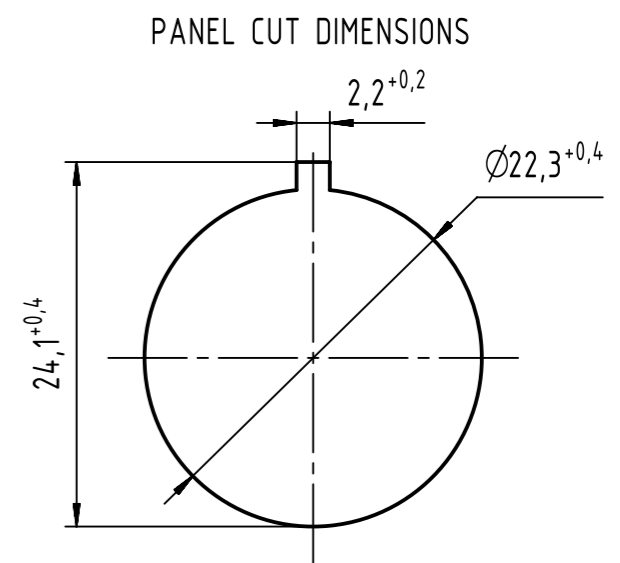

Loading-Plan  
acc. to TIA/EIA 568B

Mating face RJ45 Plug  
according to IEC 60603-7

Mating face RJ45 Jack  
according to IEC 60603-7

	All rights reserved		Created by TAMAS		Inspected by AVRAM		Standardisation HOFFMANN		Date 2016-11-25		State Final Release	
	Department EC PD - RO		Title har-port RJ45 coupler Cat.6 AWG 27/7		Type TB		Number 094545215XX		Doc-Key / ECM-Nr. 10022229/UGD/002/D 500000111080		Rev. D Page 1/2	
All Dimensions in mm Original Size DIN A3			Scale 2:1		Free size tol.		Ref.		Sub.			
HARTING Electronics GmbH D-32339 Espelkamp												

	All Dimensions in mm Original Size DIN A3	Scale 1:1	Free size tol.	Ref.
	All rights reserved Department EC PD - RO	Created by TAMAS	Inspected by AVRAM	Standardisation HOFFMANN
HARTING Electronics GmbH D-32339 Espelkamp		Title har-port RJ45 coupler Cat.6 AWG 27/7		Date 2016-11-25
		Type TB	Number 094545215XX	State Final Release
				Doc-Key / ECM-Nr. 10022229/UGD/002/D 50000111080
				Rev. <b>D</b> Page 2/2