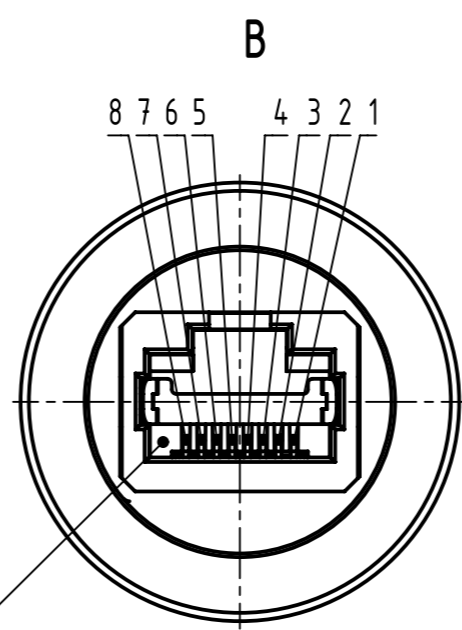

Loading-Plan  
acc. to TIA/EIA 568B

Mating face RJ45 Plug  
according to IEC 60603-7

Mating face RJ45 Jack  
according to IEC 60603-7

	All rights reserved		Created by TAMAS		Inspected by AVRAM		Standardisation HOFFMANN		Date 2016-11-25		State Final Release	
	Department EC PD - RO		Title har-port RJ45 coupler Cat.6 AWG 27/7		Type TB		Number 094545215XX		Doc-Key / ECM-Nr. 10022229/UGD/002/D 500000111080		Rev. D Page 1/2	
All Dimensions in mm Original Size DIN A3			Scale 2:1		Free size tol.		Ref.		Sub.			
HARTING Electronics GmbH D-32339 Espelkamp												

	All Dimensions in mm Original Size DIN A3	Scale 1:1	Free size tol.	Ref.
	All rights reserved Department EC PD - RO	Created by TAMAS	Inspected by AVRAM	Standardisation HOFFMANN
HARTING Electronics GmbH D-32339 Espelkamp		Title har-port RJ45 coupler Cat.6 AWG 27/7		Date 2016-11-25
		Type TB	Number 094545215XX	State Final Release
				Doc-Key / ECM-Nr. 10022229/UGD/002/D 50000111080
				Rev. <b>D</b> Page 2/2