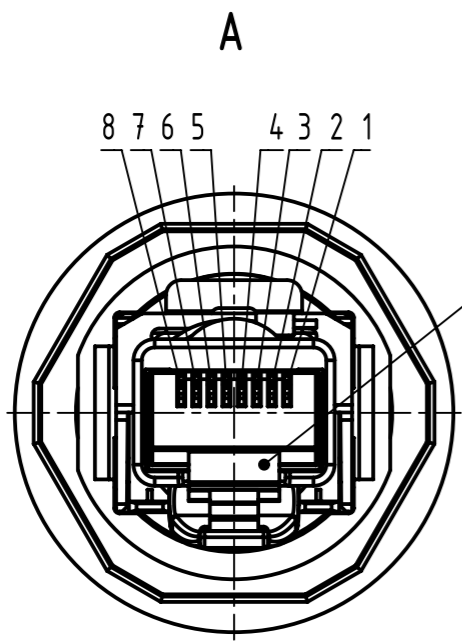

Loading-Plan  
acc. to TIA/EIA 568B

Mating face RJ45 Plug  
according to IEC 60603-7

Mating face RJ45 Jack  
according to IEC 60603-7

	All rights reserved		Created by TAMAS		Inspected by AVRAM		Standardisation HOFFMANN		Date 2016-11-25		State Final Release	
	Department EC PD - RO		Title har-port RJ45 coupler Cat.6 AWG 27/7		Type TB		Number 094545215XX		Doc-Key / ECM-Nr. 10022229/UGD/002/D 500000111080		Rev. D Page 1/2	
All Dimensions in mm Original Size DIN A3			Scale 2:1		Free size tol.		Ref.		Sub.			
HARTING Electronics GmbH D-32339 Espelkamp												

	All Dimensions in mm Original Size DIN A3	Scale 1:1	Free size tol.	Ref.
	All rights reserved Department EC PD - RO	Created by TAMAS	Inspected by AVRAM	Standardisation HOFFMANN
HARTING Electronics GmbH D-32339 Espelkamp		Title har-port RJ45 coupler Cat.6 AWG 27/7		Date 2016-11-25
		Type TB	Number 094545215XX	State Final Release
				Doc-Key / ECM-Nr. 10022229/UGD/002/D 50000111080
				Rev. <b>D</b> Page 2/2