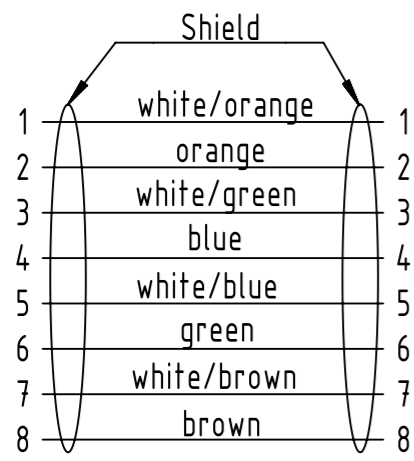

Loading-Plan  
acc. to TIA/EIA 568B

Mating face RJ45 Plug  
according to IEC 60603-7

Mating face RJ45 Jack  
according to IEC 60603-7

	All rights reserved		Created by TAMAS		Inspected by AVRAM		Standardisation HOFFMANN		Date 2016-11-25		State Final Release	
	Department EC PD - RO		Title har-port RJ45 coupler Cat.6 AWG 27/7		Type TB		Number 094545215XX		Doc-Key / ECM-Nr. 10022229/UGD/002/D 500000111080		Rev. D Page 1/2	
All Dimensions in mm Original Size DIN A3			Scale 2:1		Free size tol.		Ref.		Sub.			
HARTING Electronics GmbH D-32339 Espelkamp												