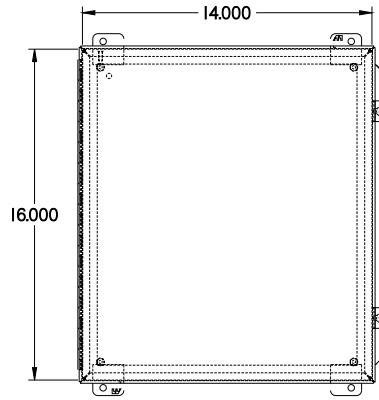

PART No. 1414N4PHS16O6

for more information visit  
[www.hammfg.com](http://www.hammfg.com)

Data subject to change without notice

TOP VIEW

ISOMETRIC VIEW

BACK VIEW

LEFT SIDE VIEW

FRONT VIEW

RIGHT SIDE VIEW

INNER PANEL

BOTTOM VIEW