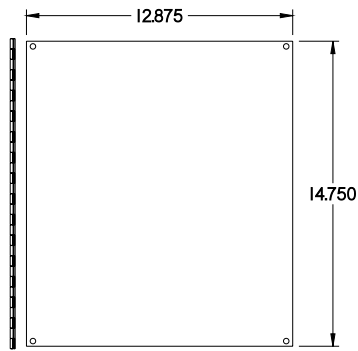

PART No. 1414N4PHS16O6

for more information visit  
[www.hammfg.com](http://www.hammfg.com)

Data subject to change without notice

TOP VIEW

ISOMETRIC VIEW

BACK VIEW

LEFT SIDE VIEW

FRONT VIEW

RIGHT SIDE VIEW

INNER PANEL

BOTTOM VIEW