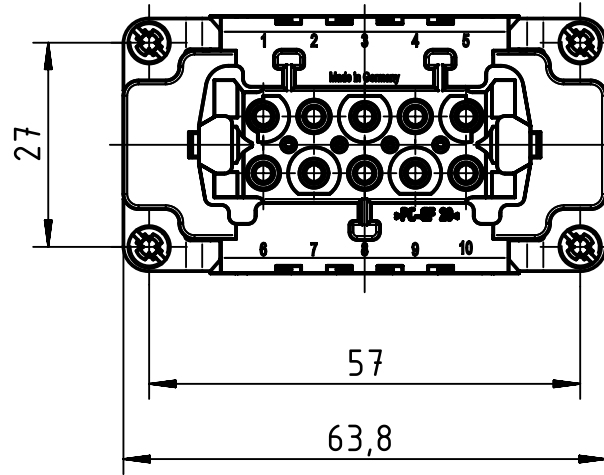

panel cut out

	All Dimensions in mm Original Size DIN A4		Scale 1:1		Free size tol.		Ref.			
	All rights reserved Department EL PD - DE		Created by MOELLERLI		Inspected by RUETERA		Standardisation TIEMANNA			
HARTING Electric GmbH & Co. KG D-32339 Espelkamp		Title Han 10ES Press - F					Date 2016-04-11		State Final Release	
		Type TB					Number 09 33 010 2748		Doc-Key / ECM-Nr. 100616696/UGD/002/B 500000103088	
							Rev. B		Page 1/1	