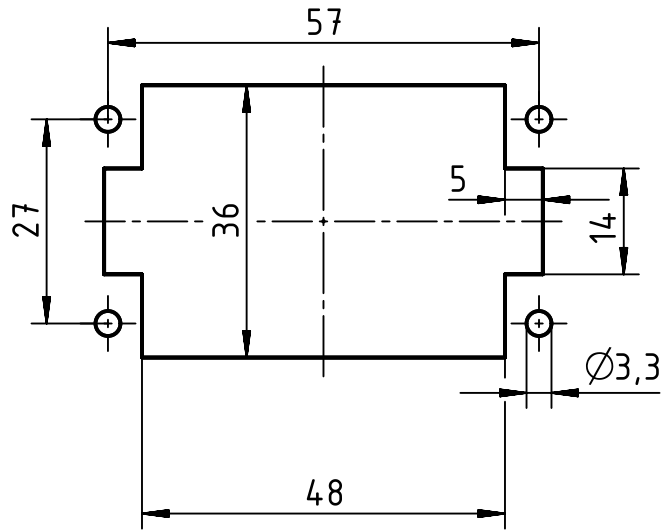

panel cut out

	All Dimensions in mm Original Size DIN A4		Scale 1:1		Free size tol.		Ref.			
	All rights reserved Department EL PD - DE		Created by MOELLERLI		Inspected by RUETERA		Standardisation TIEMANNA			
HARTING Electric GmbH & Co. KG D-32339 Espelkamp		Title Han 10ES Press - F					Date 2016-04-11		State Final Release	
		Type TB					Number 09 33 010 2748		Doc-Key / ECM-Nr. 100616696/UGD/002/B 500000103088	
							Rev. B		Page 1/1	