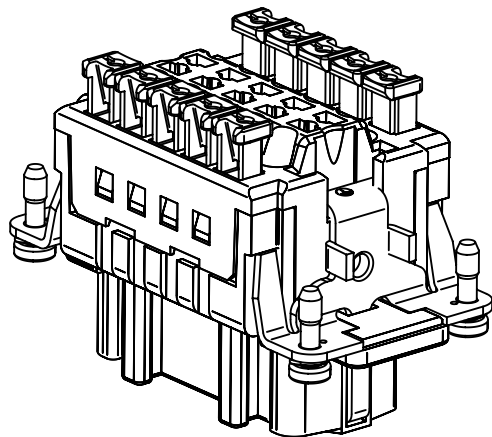

panel cut out

	All Dimensions in mm Original Size DIN A4		Scale 1:1		Free size tol.		Ref.			
	All rights reserved Department EL PD - DE		Created by MOELLERLI		Inspected by RUETERA		Standardisation TIEMANNA			
HARTING Electric GmbH & Co. KG D-32339 Espelkamp		Title Han 10ES Press - F					Date 2016-04-11		State Final Release	
		Type TB					Number 09 33 010 2748		Doc-Key / ECM-Nr. 100616696/UGD/002/B 500000103088	
							Rev. B		Page 1/1	