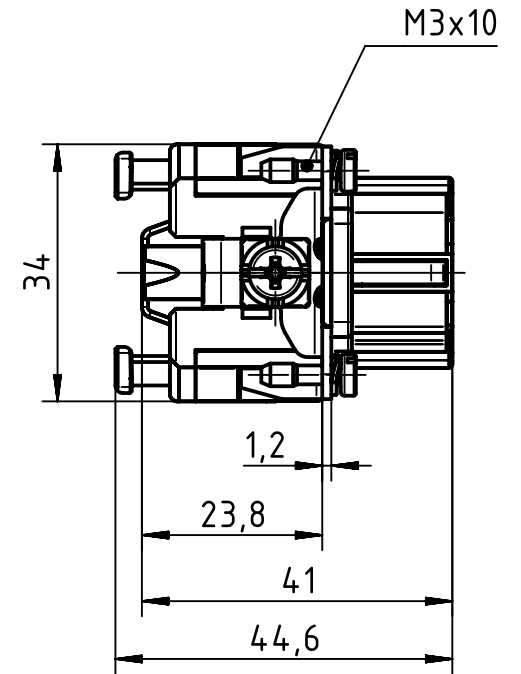

panel cut out

	All Dimensions in mm Original Size DIN A4		Scale 1:1		Free size tol.		Ref.			
	All rights reserved Department EL PD - DE		Created by MOELLERLI		Inspected by RUETERA		Standardisation TIEMANNA			
HARTING Electric GmbH & Co. KG D-32339 Espelkamp		Title Han 10ES Press - F					Date 2016-04-11		State Final Release	
		Type TB					Number 09 33 010 2748		Doc-Key / ECM-Nr. 100616696/UGD/002/B 500000103088	
							Rev. B		Page 1/1	