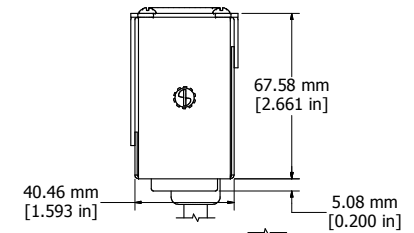

ASSEMBLY - VIEW FROM FRONT

ISOMETRIC VIEW

ASSEMBLY - VIEW FROM SIDE

ASSEMBLY - VIEW FROM BOTTOM

SECTION A-A

1583T6C1BK	
Finish - Front -	Black Painted Steel
Back -	Black Painted Steel
Rated -	125 VAC, 60 Hz, 15 Amps
Approvals -	CSA Certified Standards C22.2 (No. 21-95, 42-99) - UL Recognized Standard UL1363
Colours & Cord Length	
1583T6C1BK -	Black w/ 6' Foot Power Cord (NEMA 5-15P)
1583T6C1- ASA 61 Grey w/	6' Foot Power Cord (NEMA 5-15P)
1583T6D1BK -	Black w/ 15' Foot Power Cord (NEMA 5-15P)
1583T6D1- ASA 61 Grey w/	15' Foot Power Cord (NEMA 5-15P)