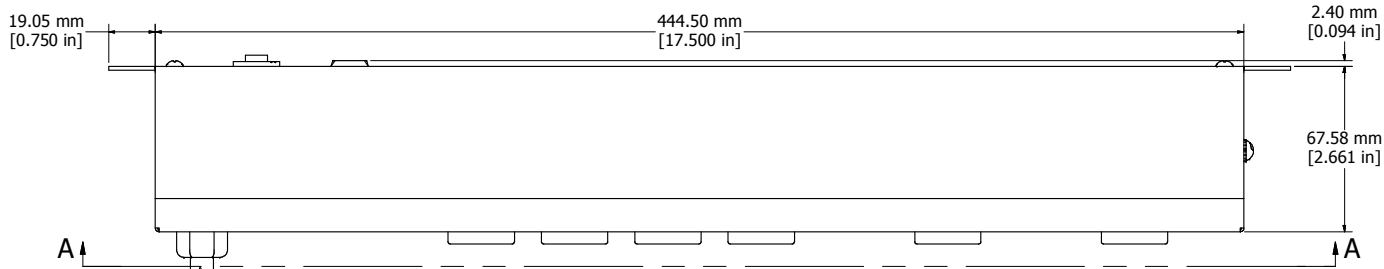

ASSEMBLY - VIEW FROM FRONT

ISOMETRIC VIEW

ASSEMBLY - VIEW FROM SIDE

ASSEMBLY - VIEW FROM BOTTOM

SECTION A-A

1583T6C1BK	
Finish - Front -	Black Painted Steel
Back -	Black Painted Steel
Rated -	125 VAC, 60 Hz, 15 Amps
Approvals -	CSA Certified Standards C22.2 (No. 21-95, 42-99) - UL Recognized Standard UL1363
Colours & Cord Length	
1583T6C1BK -	Black w/ 6' Foot Power Cord (NEMA 5-15P)
1583T6C1- ASA 61 Grey w/	6' Foot Power Cord (NEMA 5-15P)
1583T6D1BK -	Black w/ 15' Foot Power Cord (NEMA 5-15P)
1583T6D1- ASA 61 Grey w/	15' Foot Power Cord (NEMA 5-15P)