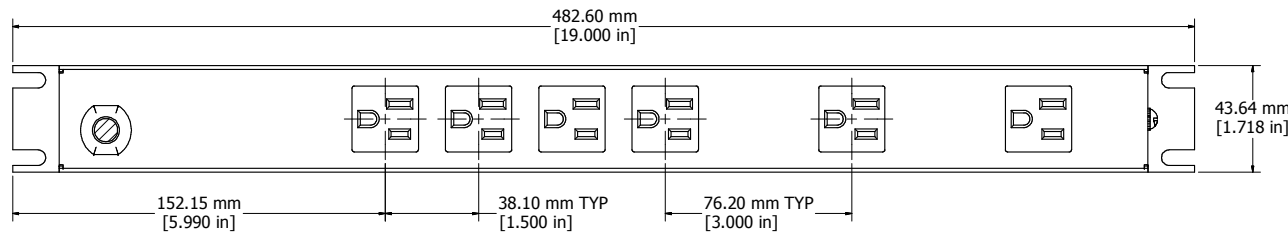

ASSEMBLY - VIEW FROM FRONT

ISOMETRIC VIEW

ASSEMBLY - VIEW FROM SIDE

ASSEMBLY - VIEW FROM BOTTOM

SECTION A-A

1583T6C1BK	
Finish - Front -	Black Painted Steel
Back -	Black Painted Steel
Rated -	125 VAC, 60 Hz, 15 Amps
Approvals -	CSA Certified Standards C22.2 (No. 21-95, 42-99) - UL Recognized Standard UL1363
Colours & Cord Length	
1583T6C1BK -	Black w/ 6' Foot Power Cord (NEMA 5-15P)
1583T6C1- ASA 61 Grey w/	6' Foot Power Cord (NEMA 5-15P)
1583T6D1BK -	Black w/ 15' Foot Power Cord (NEMA 5-15P)
1583T6D1- ASA 61 Grey w/	15' Foot Power Cord (NEMA 5-15P)