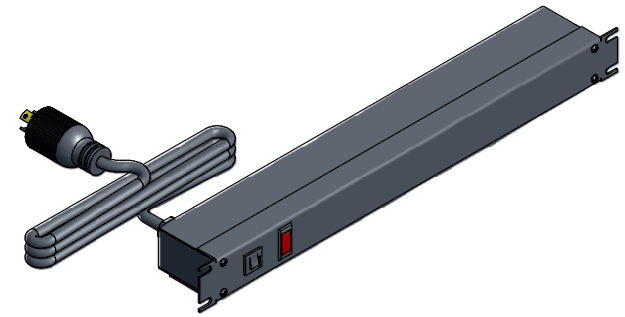

ASSEMBLY - VIEW FROM FRONT

ISOMETRIC VIEW

ASSEMBLY - VIEW FROM SIDE

ASSEMBLY - VIEW FROM BOTTOM

SECTION A-A

1583T6C1BK	
Finish - Front -	Black Painted Steel
Back -	Black Painted Steel
Rated -	125 VAC, 60 Hz, 15 Amps
Approvals -	CSA Certified Standards C22.2 (No. 21-95, 42-99) - UL Recognized Standard UL1363
Colours & Cord Length	
1583T6C1BK -	Black w/ 6' Foot Power Cord (NEMA 5-15P)
1583T6C1- ASA 61 Grey w/	6' Foot Power Cord (NEMA 5-15P)
1583T6D1BK -	Black w/ 15' Foot Power Cord (NEMA 5-15P)
1583T6D1- ASA 61 Grey w/	15' Foot Power Cord (NEMA 5-15P)