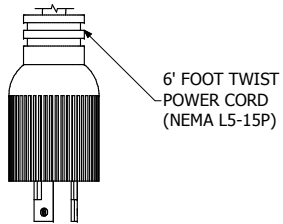

ASSEMBLY - VIEW FROM FRONT

ISOMETRIC VIEW

ASSEMBLY - VIEW FROM SIDE

ASSEMBLY - VIEW FROM BOTTOM

SECTION A-A

1583T6C1BK	
Finish - Front -	Black Painted Steel
Back -	Black Painted Steel
Rated -	125 VAC, 60 Hz, 15 Amps
Approvals -	CSA Certified Standards C22.2 (No. 21-95, 42-99) - UL Recognized Standard UL1363
Colours & Cord Length	
1583T6C1BK -	Black w/ 6' Foot Power Cord (NEMA 5-15P)
1583T6C1- ASA 61 Grey w/	6' Foot Power Cord (NEMA 5-15P)
1583T6D1BK -	Black w/ 15' Foot Power Cord (NEMA 5-15P)
1583T6D1- ASA 61 Grey w/	15' Foot Power Cord (NEMA 5-15P)