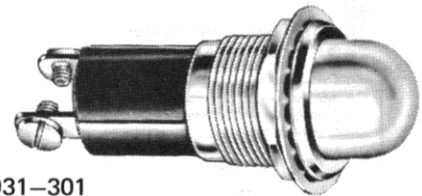

# Miniature Incandescent Indicators

FOR MOUNTING IN 11/16" CLEARANCE HOLE  
FOR 2 TO 120V OPERATION

For materials and finishes of products in this group, see page 6D.

T-3 1/4  
MINIATURE  
BAYONET BASE

See lamp ratings  
on page K.

Recognized under the component  
program of Underwriters'  
Laboratories Inc.

75W., 125V.

52-5710-0991-301  
Screw-in lens cap

95-1310-0931-301  
Screw-in lens cap

132-0410-0991-301  
Screw-in lens cap

135-0410-1431-301  
Screw-in lens cap

## WITH SCREW-IN LENS CAPS

52 SERIES  
95 SERIES  
132 SERIES  
135 SERIES

BASE PART NUMBERS

solder terminals	screw terminals	quick connect terminals	solder terminals *
95-0410-09-301	95-1310-09-301	95-5710-09-301	95-9110-09-102

CAP PART NUMBERS	COMPLETE ASSEMBLY PART NUMBERS			
<p><b>STOVEPIPE</b> 52-0991 internal fluting 52-3191 internal fluting Lexan †</p>	52-0410-0991-301 52-0410-3191-301	52-1310-0991-301 52-1310-3191-301	52-5710-0991-301 52-5710-3191-301	52-9110-0991-102 52-9110-3191-102
<p><b>STOVEPIPE</b> 95-0931 transparent 95-0971 translucent 95-3171 translucent Lexan †</p>	95-0410-0931-301 95-0410-0971-301 95-0410-3171-301	95-1310-0931-301 95-1310-0971-301 95-1310-3171-301	95-5710-0931-301 95-5710-0971-301 95-5710-3171-301	95-9110-0931-102 95-9110-0971-102 95-9110-3171-102
<p><b>STOVEPIPE</b> 132-0991 internal fluting</p>	132-0410-0991-301	132-1310-0991-301	132-5710-0991-301	132-9110-0991-102
<p><b>CYLINDRICAL</b> 135-1431 transparent 135-1471 translucent 135-3271 translucent Lexan † See page P for legends</p>	135-0410-1431-301 135-0410-1471-301 135-0410-3271-301	135-1310-1431-301 135-1310-1471-301 135-1310-3271-301	135-5710-1431-301 135-5710-1471-301 135-5710-3271-301	135-9110-1431-102 135-9110-1471-102 135-9110-3271-102