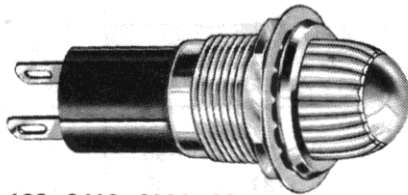

# Miniature Incandescent Indicators

FOR MOUNTING IN 11/16" CLEARANCE HOLE  
FOR 2 TO 120V OPERATION

For materials and finishes of products in this group, see page 6D.

T-3 1/4  
MINIATURE  
BAYONET BASE

See lamp ratings  
on page K.

Recognized under the component  
program of Underwriters'  
Laboratories Inc.

75W., 125V.

52-5710-0991-301  
Screw-in lens cap

95-1310-0931-301  
Screw-in lens cap

132-0410-0991-301  
Screw-in lens cap

135-0410-1431-301  
Screw-in lens cap

## WITH SCREW-IN LENS CAPS

52 SERIES  
95 SERIES  
132 SERIES  
135 SERIES

BASE PART NUMBERS

solder terminals	screw terminals	quick connect terminals	solder terminals *
95-0410-09-301	95-1310-09-301	95-5710-09-301	95-9110-09-102

CAP PART NUMBERS	COMPLETE ASSEMBLY PART NUMBERS			
<p><b>STOVEPIPE</b> 52-0991 internal fluting 52-3191 internal fluting Lexan †</p>	52-0410-0991-301 52-0410-3191-301	52-1310-0991-301 52-1310-3191-301	52-5710-0991-301 52-5710-3191-301	52-9110-0991-102 52-9110-3191-102
<p><b>STOVEPIPE</b> 95-0931 transparent 95-0971 translucent 95-3171 translucent Lexan †</p>	95-0410-0931-301 95-0410-0971-301 95-0410-3171-301	95-1310-0931-301 95-1310-0971-301 95-1310-3171-301	95-5710-0931-301 95-5710-0971-301 95-5710-3171-301	95-9110-0931-102 95-9110-0971-102 95-9110-3171-102
<p><b>STOVEPIPE</b> 132-0991 internal fluting</p>	132-0410-0991-301	132-1310-0991-301	132-5710-0991-301	132-9110-0991-102
<p><b>CYLINDRICAL</b> 135-1431 transparent 135-1471 translucent 135-3271 translucent Lexan † See page P for legends</p>	135-0410-1431-301 135-0410-1471-301 135-0410-3271-301	135-1310-1431-301 135-1310-1471-301 135-1310-3271-301	135-5710-1431-301 135-5710-1471-301 135-5710-3271-301	135-9110-1431-102 135-9110-1471-102 135-9110-3271-102