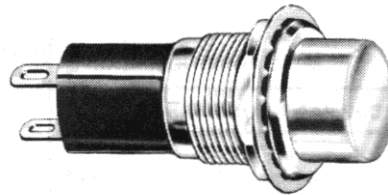

# Miniature Incandescent Indicators

FOR MOUNTING IN 11/16" CLEARANCE HOLE  
FOR 2 TO 120V OPERATION

For materials and finishes of products in this group, see page 6D.

T-3 1/4  
MINIATURE  
BAYONET BASE

See lamp ratings  
on page K.

Recognized under the component  
program of Underwriters'  
Laboratories Inc.

75W., 125V.

52-5710-0991-301  
Screw-in lens cap

95-1310-0931-301  
Screw-in lens cap

132-0410-0991-301  
Screw-in lens cap

135-0410-1431-301  
Screw-in lens cap

## WITH SCREW-IN LENS CAPS

52 SERIES  
95 SERIES  
132 SERIES  
135 SERIES

BASE PART NUMBERS

solder terminals	screw terminals	quick connect terminals	solder terminals *
95-0410-09-301	95-1310-09-301	95-5710-09-301	95-9110-09-102

CAP PART NUMBERS	COMPLETE ASSEMBLY PART NUMBERS			
<p><b>STOVEPIPE</b> 52-0991 internal fluting 52-3191 internal fluting Lexan †</p>	52-0410-0991-301 52-0410-3191-301	52-1310-0991-301 52-1310-3191-301	52-5710-0991-301 52-5710-3191-301	52-9110-0991-102 52-9110-3191-102
<p><b>STOVEPIPE</b> 95-0931 transparent 95-0971 translucent 95-3171 translucent Lexan †</p>	95-0410-0931-301 95-0410-0971-301 95-0410-3171-301	95-1310-0931-301 95-1310-0971-301 95-1310-3171-301	95-5710-0931-301 95-5710-0971-301 95-5710-3171-301	95-9110-0931-102 95-9110-0971-102 95-9110-3171-102
<p><b>STOVEPIPE</b> 132-0991 internal fluting</p>	132-0410-0991-301	132-1310-0991-301	132-5710-0991-301	132-9110-0991-102
<p><b>CYLINDRICAL</b> 135-1431 transparent 135-1471 translucent 135-3271 translucent Lexan † See page P for legends</p>	135-0410-1431-301 135-0410-1471-301 135-0410-3271-301	135-1310-1431-301 135-1310-1471-301 135-1310-3271-301	135-5710-1431-301 135-5710-1471-301 135-5710-3271-301	135-9110-1431-102 135-9110-1471-102 135-9110-3271-102