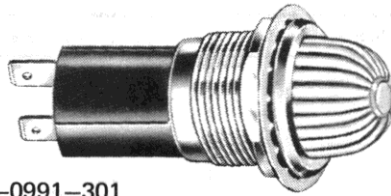

# Miniature Incandescent Indicators

FOR MOUNTING IN 11/16" CLEARANCE HOLE  
FOR 2 TO 120V OPERATION

For materials and finishes of products in this group, see page 6D.

T-3 1/4  
MINIATURE  
BAYONET BASE

See lamp ratings  
on page K.

Recognized under the component  
program of Underwriters'  
Laboratories Inc.

75W., 125V.

52-5710-0991-301  
Screw-in lens cap

95-1310-0931-301  
Screw-in lens cap

132-0410-0991-301  
Screw-in lens cap

135-0410-1431-301  
Screw-in lens cap

## WITH SCREW-IN LENS CAPS

52 SERIES  
95 SERIES  
132 SERIES  
135 SERIES

BASE PART NUMBERS

solder terminals	screw terminals	quick connect terminals	solder terminals *
95-0410-09-301	95-1310-09-301	95-5710-09-301	95-9110-09-102

CAP PART NUMBERS	COMPLETE ASSEMBLY PART NUMBERS			
<p><b>STOVEPIPE</b> 52-0991 internal fluting 52-3191 internal fluting Lexan †</p>	52-0410-0991-301 52-0410-3191-301	52-1310-0991-301 52-1310-3191-301	52-5710-0991-301 52-5710-3191-301	52-9110-0991-102 52-9110-3191-102
<p><b>STOVEPIPE</b> 95-0931 transparent 95-0971 translucent 95-3171 translucent Lexan †</p>	95-0410-0931-301 95-0410-0971-301 95-0410-3171-301	95-1310-0931-301 95-1310-0971-301 95-1310-3171-301	95-5710-0931-301 95-5710-0971-301 95-5710-3171-301	95-9110-0931-102 95-9110-0971-102 95-9110-3171-102
<p><b>STOVEPIPE</b> 132-0991 internal fluting</p>	132-0410-0991-301	132-1310-0991-301	132-5710-0991-301	132-9110-0991-102
<p><b>CYLINDRICAL</b> 135-1431 transparent 135-1471 translucent 135-3271 translucent Lexan † See page P for legends</p>	135-0410-1431-301 135-0410-1471-301 135-0410-3271-301	135-1310-1431-301 135-1310-1471-301 135-1310-3271-301	135-5710-1431-301 135-5710-1471-301 135-5710-3271-301	135-9110-1431-102 135-9110-1471-102 135-9110-3271-102