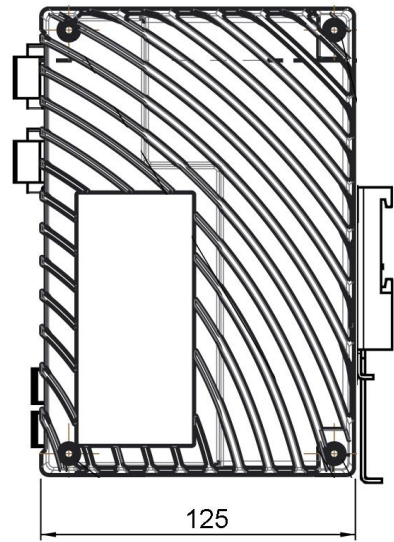

1 2 3 4 5 6

A

B

C

D

	All Dimensions in mm Original Size DIN A4		Scale 1:3	Free size tol.		Ref.		
			Created by WULF	Inspected by STICKFORTH	Standardisation SCHMIDTM	Date 2016-02-09	State Final Release	
All rights reserved Department EL PD - DE		Title Ha-VIS mCon 1124-AASFP					Doc-Key / ECM-Nr. 100654935/UGD/000/A 500000100259	
HARTING Electric GmbH & Co. KG D-32339 Espelkamp		Type TB	Number 20 76 116 8100			Rev. A	Page 1/1	