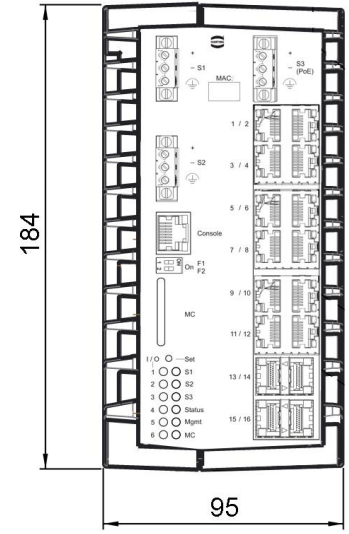

1 2 3 4 5 6

A

B

C

D

	All Dimensions in mm Original Size DIN A4		Scale 1:3	Free size tol.		Ref.		
			Created by WULF	Inspected by STICKFORTH	Standardisation SCHMIDTM	Date 2016-02-09	State Final Release	
All rights reserved Department EL PD - DE		Title Ha-VIS mCon 1124-AASFP					Doc-Key / ECM-Nr. 100654935/UGD/000/A 500000100259	
HARTING Electric GmbH & Co. KG D-32339 Espelkamp		Type TB	Number 20 76 116 8100			Rev. A	Page 1/1	