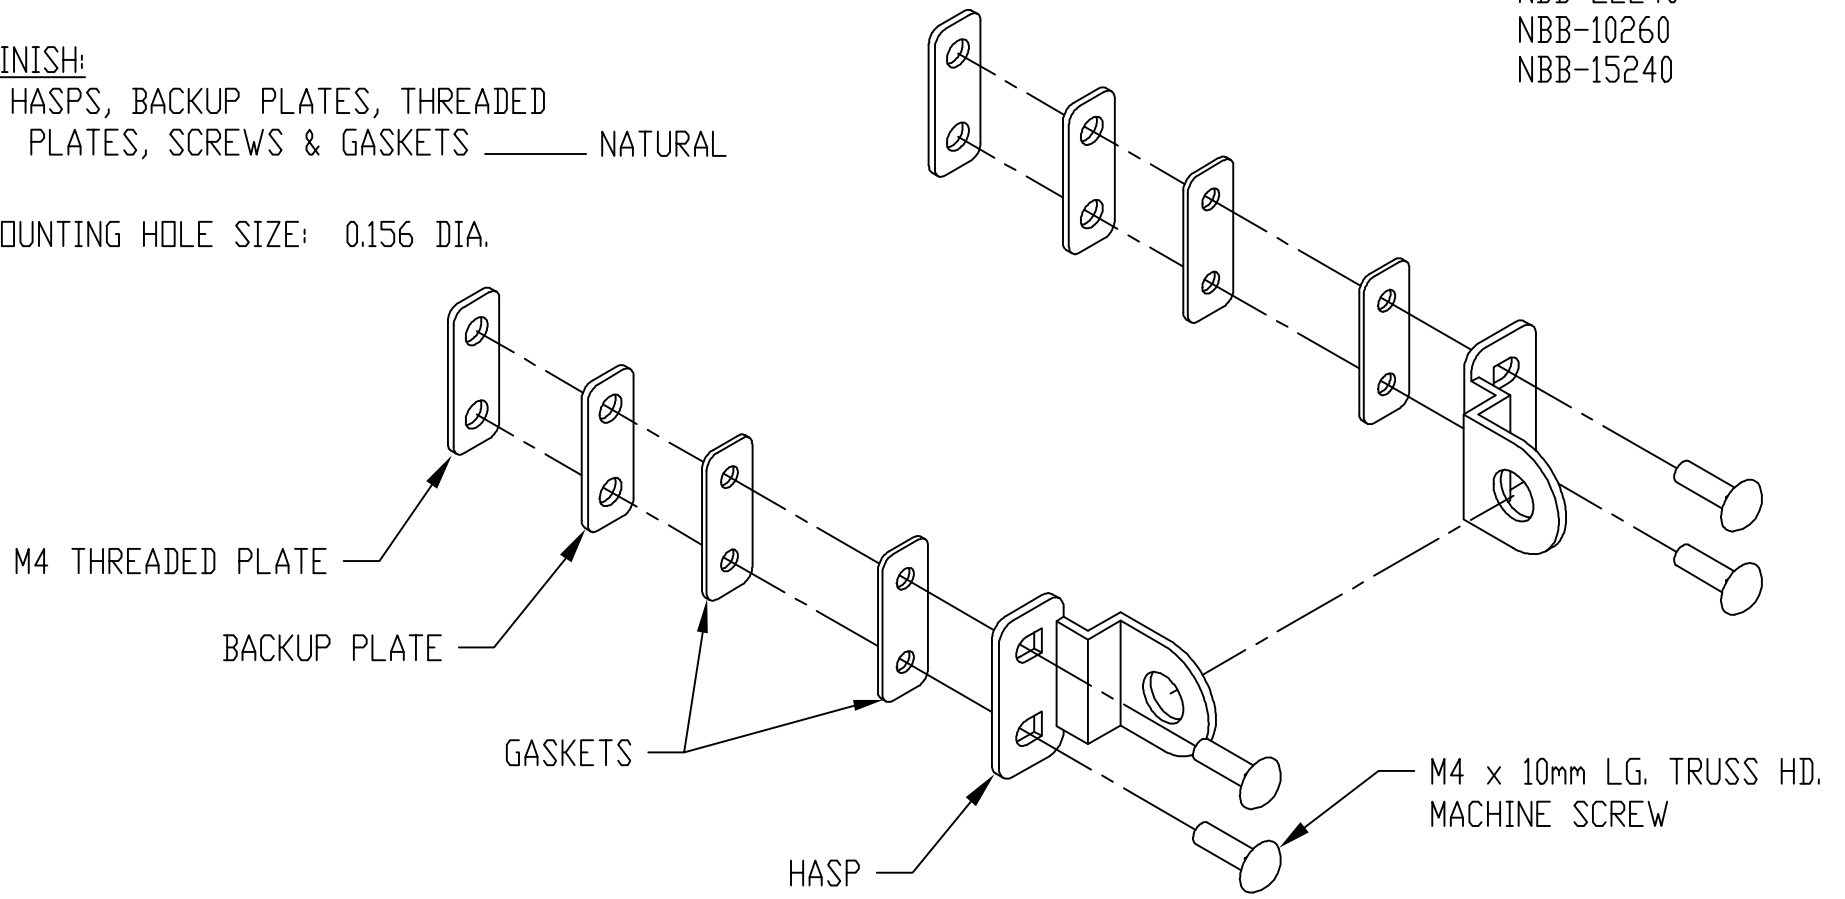

PART NAME	LOCKING HASP KIT	PART No.	NBX-10915	REV. DATE	8-27-08
-----------	------------------	----------	-----------	-----------	---------

MATERIAL:

HASPS, BACKUP PLATES,
SCREWS _____ STAINLESS STEEL
GASKETS _____ NATURAL RUBBER

WILL NOT FIT FOLLOWING:

NBB-10240
NBB-22240
NBB-10260
NBB-15240

FINISH:

HASPS, BACKUP PLATES, THREADED
PLATES, SCREWS & GASKETS _____ NATURAL

MOUNTING HOLE SIZE: 0.156 DIA.

PART NAME	INTERNAL PANEL HINGED BRACKET KIT	PART No.	NBX-10970	REV. DATE	
-----------	-----------------------------------	----------	-----------	-----------	--

MATERIAL:

BRACKETS _____ ABS/PC BLENDED PLASTIC
SCREWS _____ STAINLESS STEEL
CAPTIVE THUMB SCREWS _____ BRASS
RETAINING C-CLIPS _____ STEEL

FINISH:

BRACKETS _____ LIGHT GRAY
SCREWS _____ NATURAL
RETAINING C-CLIPS _____ ZINC PLATED