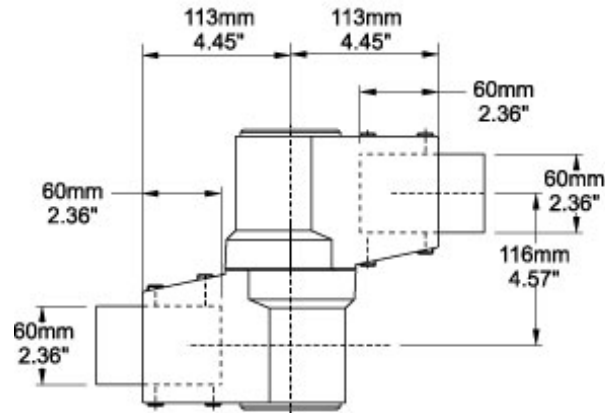

## Tara Plus Intermediate Joint *TPSSIJ Series*

- Accepts 60x40mm rectangular tube.
- Die-cast Aluminum G Al Si 12.
- Integrated movement stop.
- One piece bellow.
- Rotates 300°.

**Front View**

**End View**

Part No. **R149-015-000**

*Data subject to change without notice*