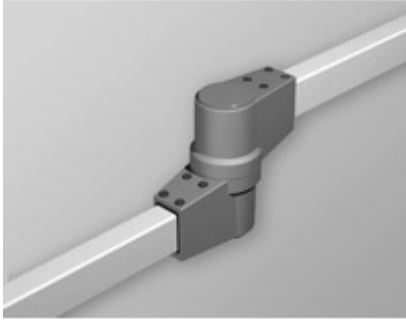

## Tara Plus Intermediate Joint *TPSSIJ Series*

- Accepts 60x40mm rectangular tube.
- Die-cast Aluminum G Al Si 12.
- Integrated movement stop.
- One piece bellow.
- Rotates 300°.

**Front View**

**End View**