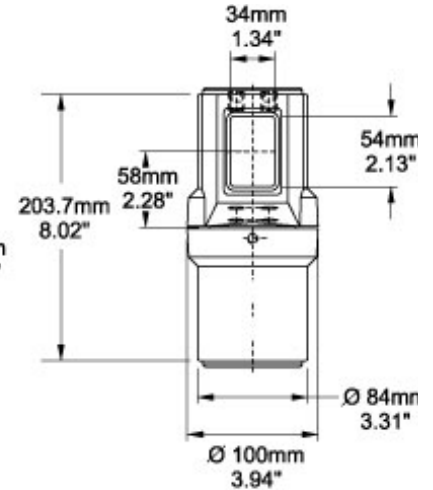

## Tara Plus Intermediate Joint *TPSSIJ Series*

- Accepts 60x40mm rectangular tube.
- Die-cast Aluminum G Al Si 12.
- Integrated movement stop.
- One piece bellow.
- Rotates 300°.

**Front View**

**End View**

Part No. **R149-015-000**

*Data subject to change without notice*