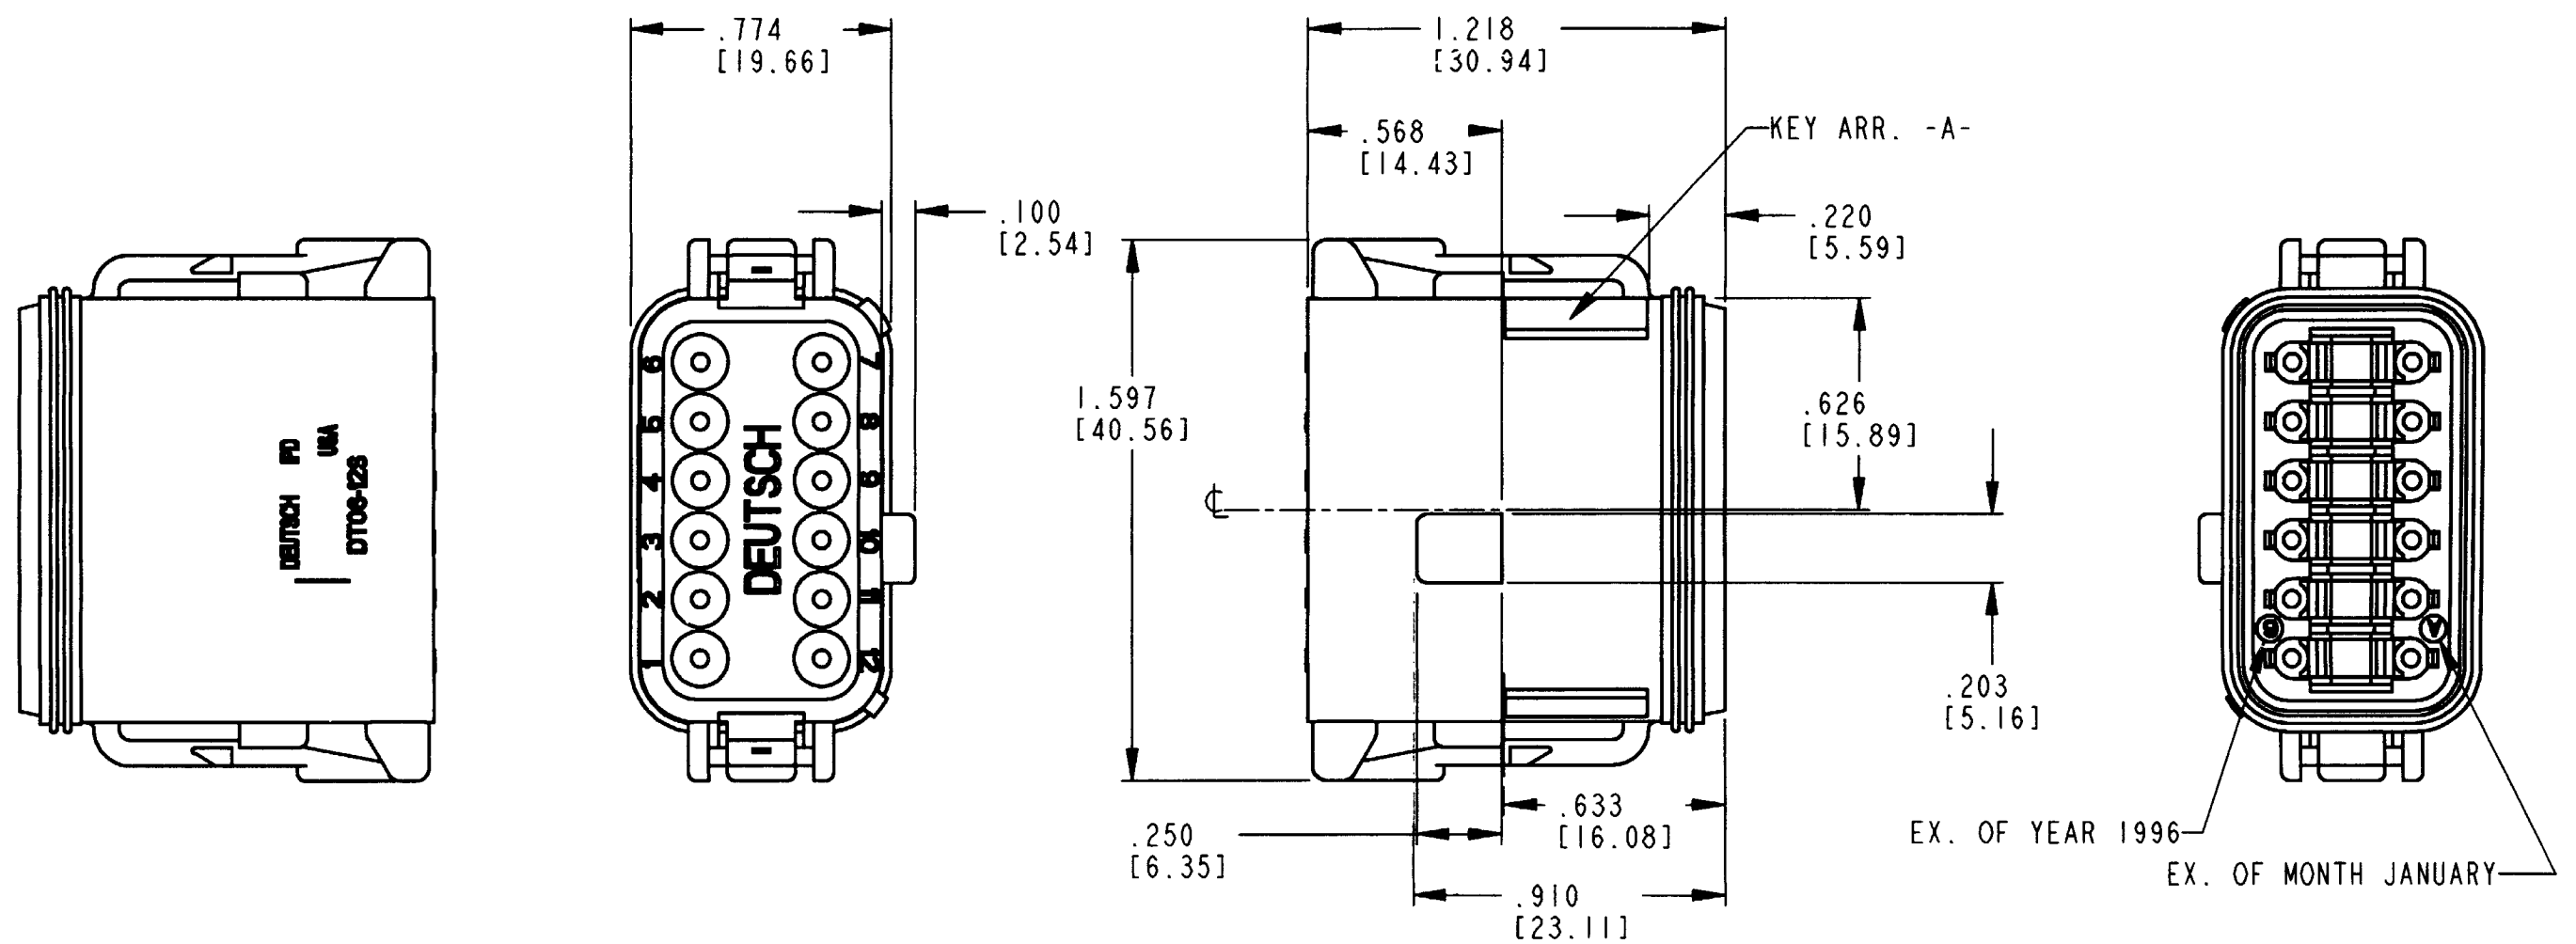

REV	DT06-12SA-EP07	REVISIONS			
NC		SYM	DESCRIPTION	DATE	APPROVED
		NC	NEW RELEASE PER. E.O. P15844	1-11-99	<i>RT</i>

PLUG INSERTS INTO RCPT. WITHIN THESE DISTANCES

DATE LEGEND
 YEAR TO BE REPRESENTED BY LAST NUMERICAL DIGIT
 MONTH USES SEQUENTIAL ALPHA CHARACTERS, EX: A=JANUARY...

- UNLESS OTHERWISE SPECIFIED:
- MATES WITH DT04-12PA-****, DT13-12PA-****, DT15-12PA-****.
 - PLUG COLOR IS BLACK
 - PLUG UTILIZES WEDGE NUMBER W12S-P012, SOLD SEPARATELY.
 - FOR MORE INFO SEE ENVELOPE DWG. 0425-017-0000 AND 0425-015-0000.
 - CONSULT FACTORY FOR CONTACT SPECIFICATION AND APPLICATION.
 - ALL DIMENSIONS ARE ±.025[.63].
 - ALL DIMENSIONS ARE IN INCHES [MILLIMETERS].
- NOTES:

SIGNATURE & DATE		12 WAY PLUG -EP07 MOD KEY ARR. -A- COLOR: BLACK D.T. SERIES ENVELOPE	CP	MATL. CODE	
DR	S. THEIS 11/25/98		The Deutsch Company DEUTSCH I.P.D. 3850 INDUSTRIAL AVE. HEMET, CALIF. 92545		
CHK	<i>S. Theis</i> 1-8-99		B	DT06-12SA-EP07	
PE	<i>S. Theis</i> 1-8-99			DWG. SIZE	CODE 11139
APPD	<i>R. Reed</i> 1-11-99				
SCALE	NONE	WT			