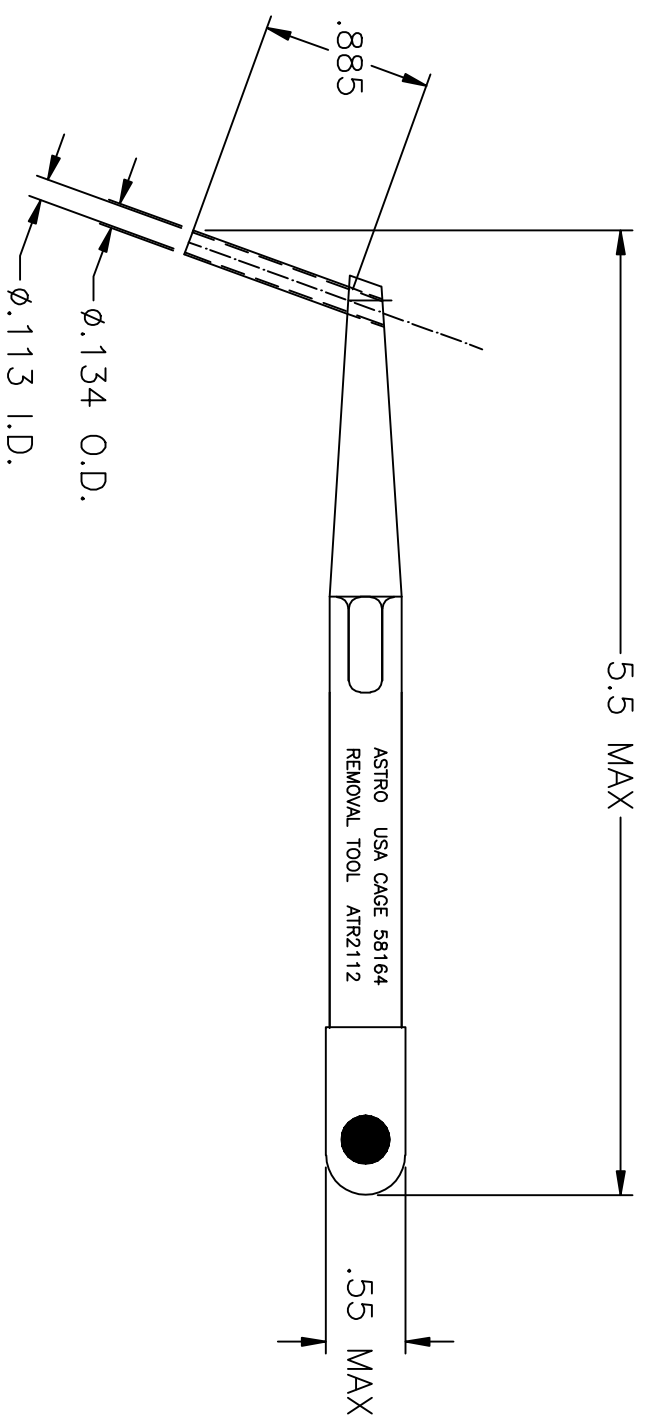

ATR2112-ENV

UNCONTROLLED DOCUMENT
WILL NOT BE UPDATED

2. COLOR: BLUE AND WHITE.
NOTES: 1. THIS IS AN AUTOCAD DRAWING, DO NOT CHANGE MANUALLY.

REV.	DESCRIPTION	BY	DATE	APR.
A	NEW RELEASE.	DY0	07-10-09	MMK

SCALE:	UNLESS OTHERWISE SPECIFIED:
N.T.S.	DECIMALS:
DWN BY: DY0	.XXX ± .005
DATE: 07-10-09	.XX ± .010
APPROVED:	.X ± .030
	ANGLES: ± 1°

		CAGE 58164
21615 S.W. TUALATIN VALLEY HWY., BEAVERTON OR 97006		
DESCRIPTION: ENVELOPE DRAWING: ATR 2112 TWEEZERS, REMOVAL 16 GA		
PART NO.	A	ATR2112-ENV