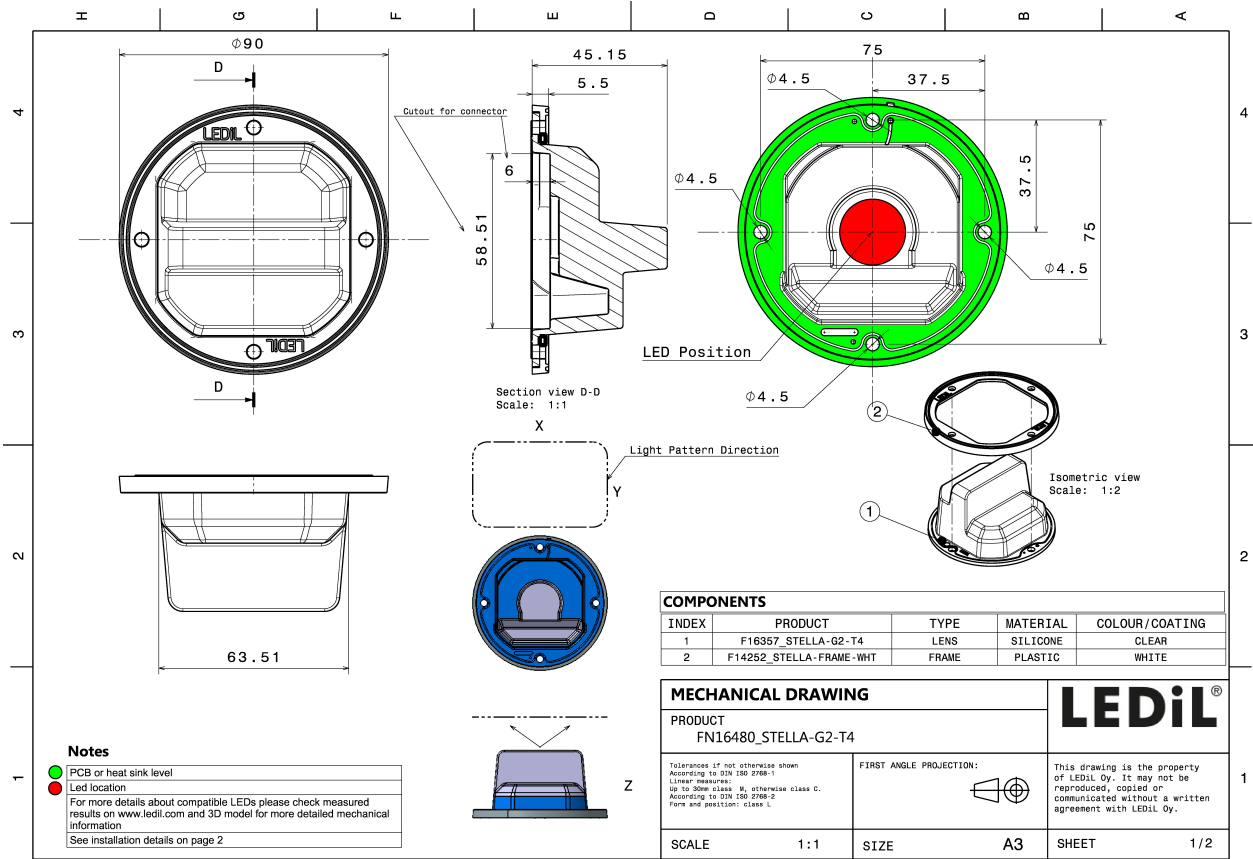

STELLA-G2-T4

IESNA Type IV for wider roads and area lighting like car parks and yards. White version.

TECHNICAL SPECIFICATIONS:

Dimensions	Ø 90.0 mm
Height	45.2 mm
Fastening	socket
Colour	white
Box size	480 x 280 x 300 mm
Box weight	7.4 kg
Quantity in Box	90 pcs
ROHS compliant	yes ⓘ

MATERIAL SPECIFICATIONS:

Component	Type	Material	Colour
STELLA-G2-T4	Lens	Silicone	clear
STELLA-FRAME-WHT	Holder	PA66	white

GENERAL INFORMATION:

NOTE: The typical beam angle will be changed by different color, chip size and chip position tolerance. The typical total beam angle is the full angle measured where the luminous intensity is half of the peak value.

PRODUCT DATA USER AGREEMENT AND DISCLAIMER:

The measured data in the provided downloadable LEDiL Product Datasheets and Mechanical 2D-Drawings is rounded and provided as reference for planning. LEDiL Oy's optical specifications have been verified by conducting performance testing of the products in accordance with the company's quality system. The reported data are averaged results of multiple measurements with typical variation. LEDiL Oy reserves the right to without prior notification make changes and improvements to its products.