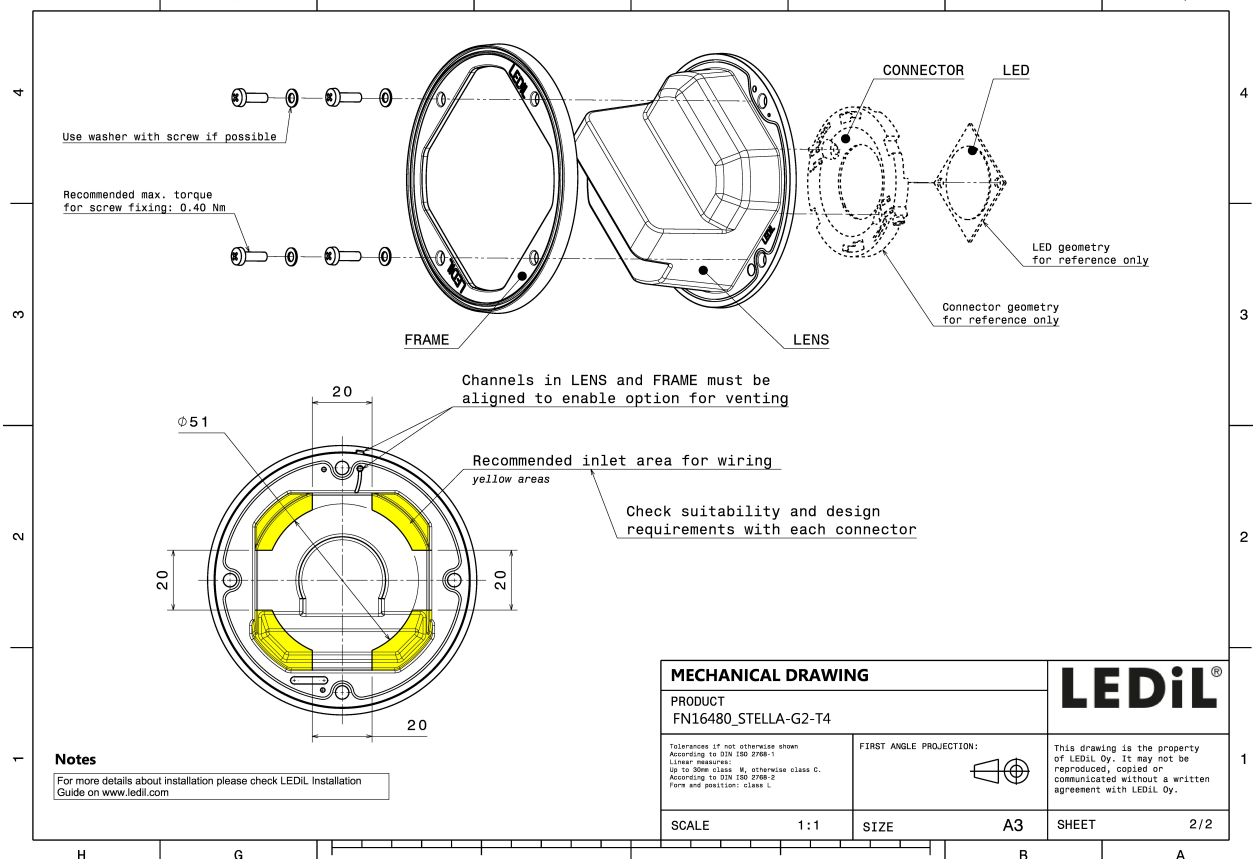

STELLA-G2-T4

IESNA Type IV for wider roads and area lighting like car parks and yards. White version.

TECHNICAL SPECIFICATIONS:

Dimensions	Ø 90.0 mm
Height	45.2 mm
Fastening	socket
Colour	white
Box size	480 x 280 x 300 mm
Box weight	7.4 kg
Quantity in Box	90 pcs
ROHS compliant	yes ⓘ

MATERIAL SPECIFICATIONS:

Component	Type	Material	Colour
STELLA-G2-T4	Lens	Silicone	clear
STELLA-FRAME-WHT	Holder	PA66	white

GENERAL INFORMATION:

NOTE: The typical beam angle will be changed by different color, chip size and chip position tolerance. The typical total beam angle is the full angle measured where the luminous intensity is half of the peak value.

PRODUCT DATA USER AGREEMENT AND DISCLAIMER:

The measured data in the provided downloadable LEDiL Product Datasheets and Mechanical 2D-Drawings is rounded and provided as reference for planning. LEDiL Oy's optical specifications have been verified by conducting performance testing of the products in accordance with the company's quality system. The reported data are averaged results of multiple measurements with typical variation. LEDiL Oy reserves the right to without prior notification make changes and improvements to its products.